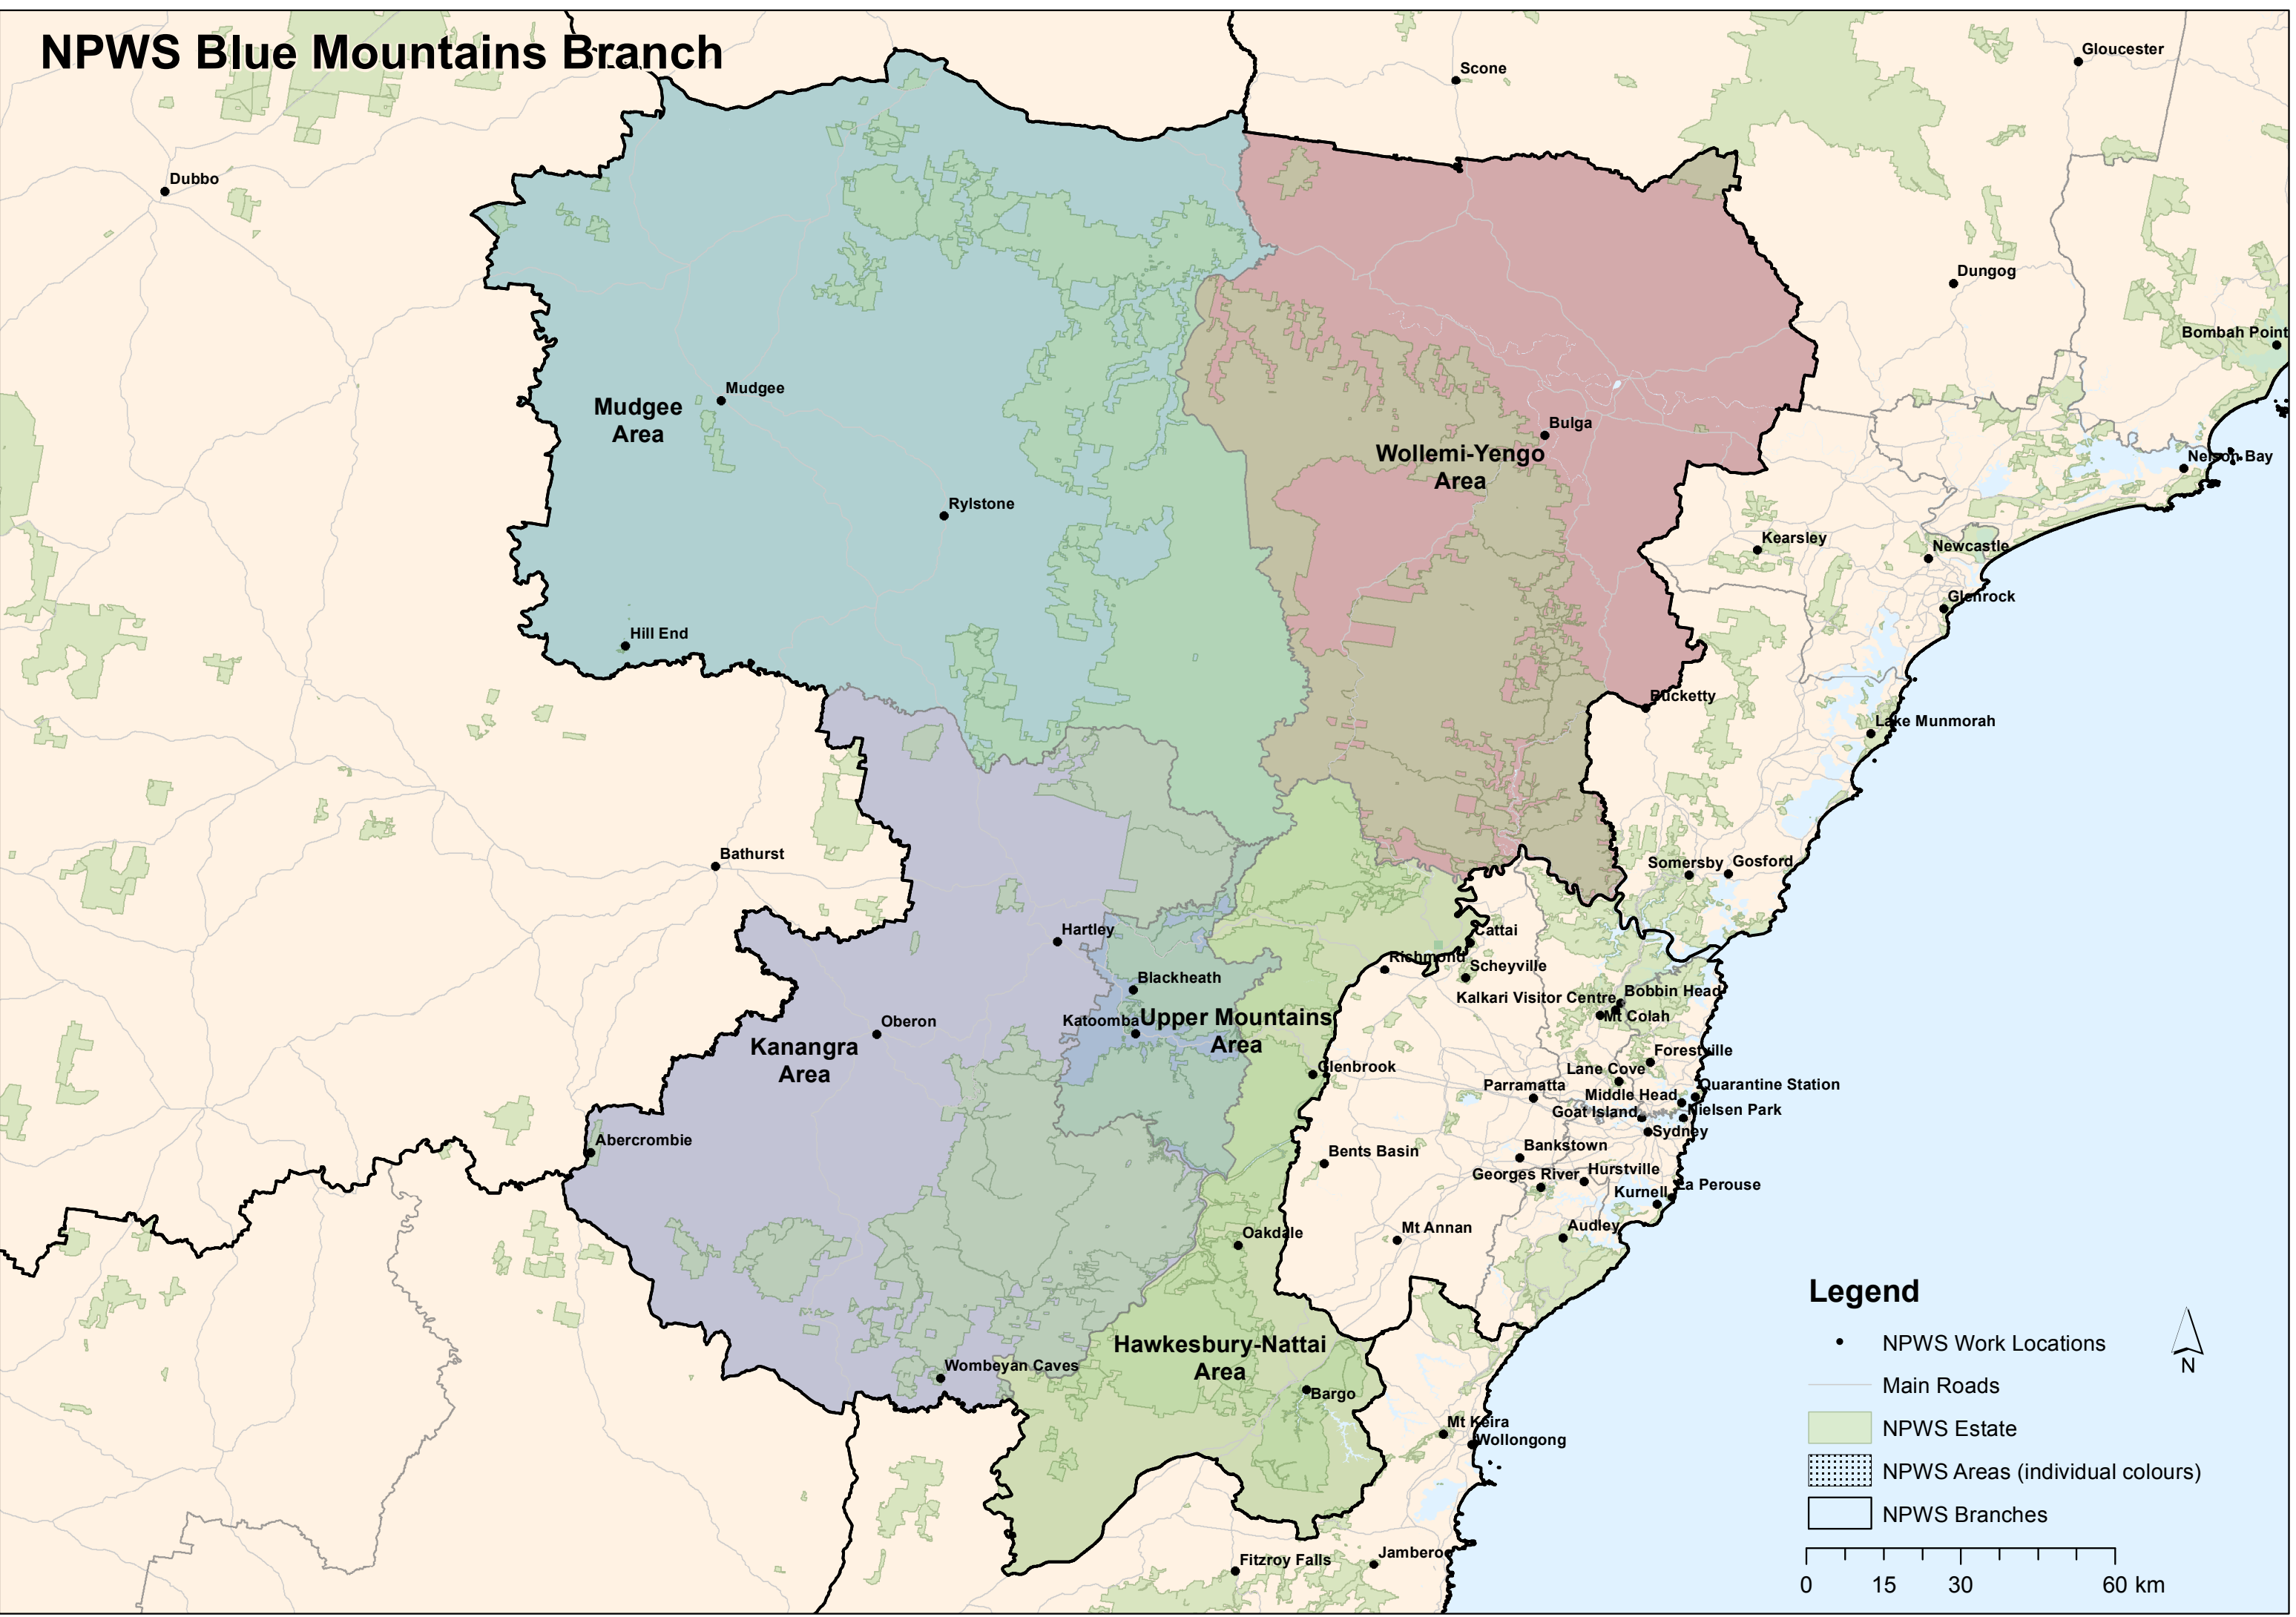

NPWS Blue Mountains Branch

Legend

- NPWS Work Locations
- Main Roads
- NPWS Estate
- ▨ NPWS Areas (individual colours)
- NPWS Branches

0 15 30 60 km

N