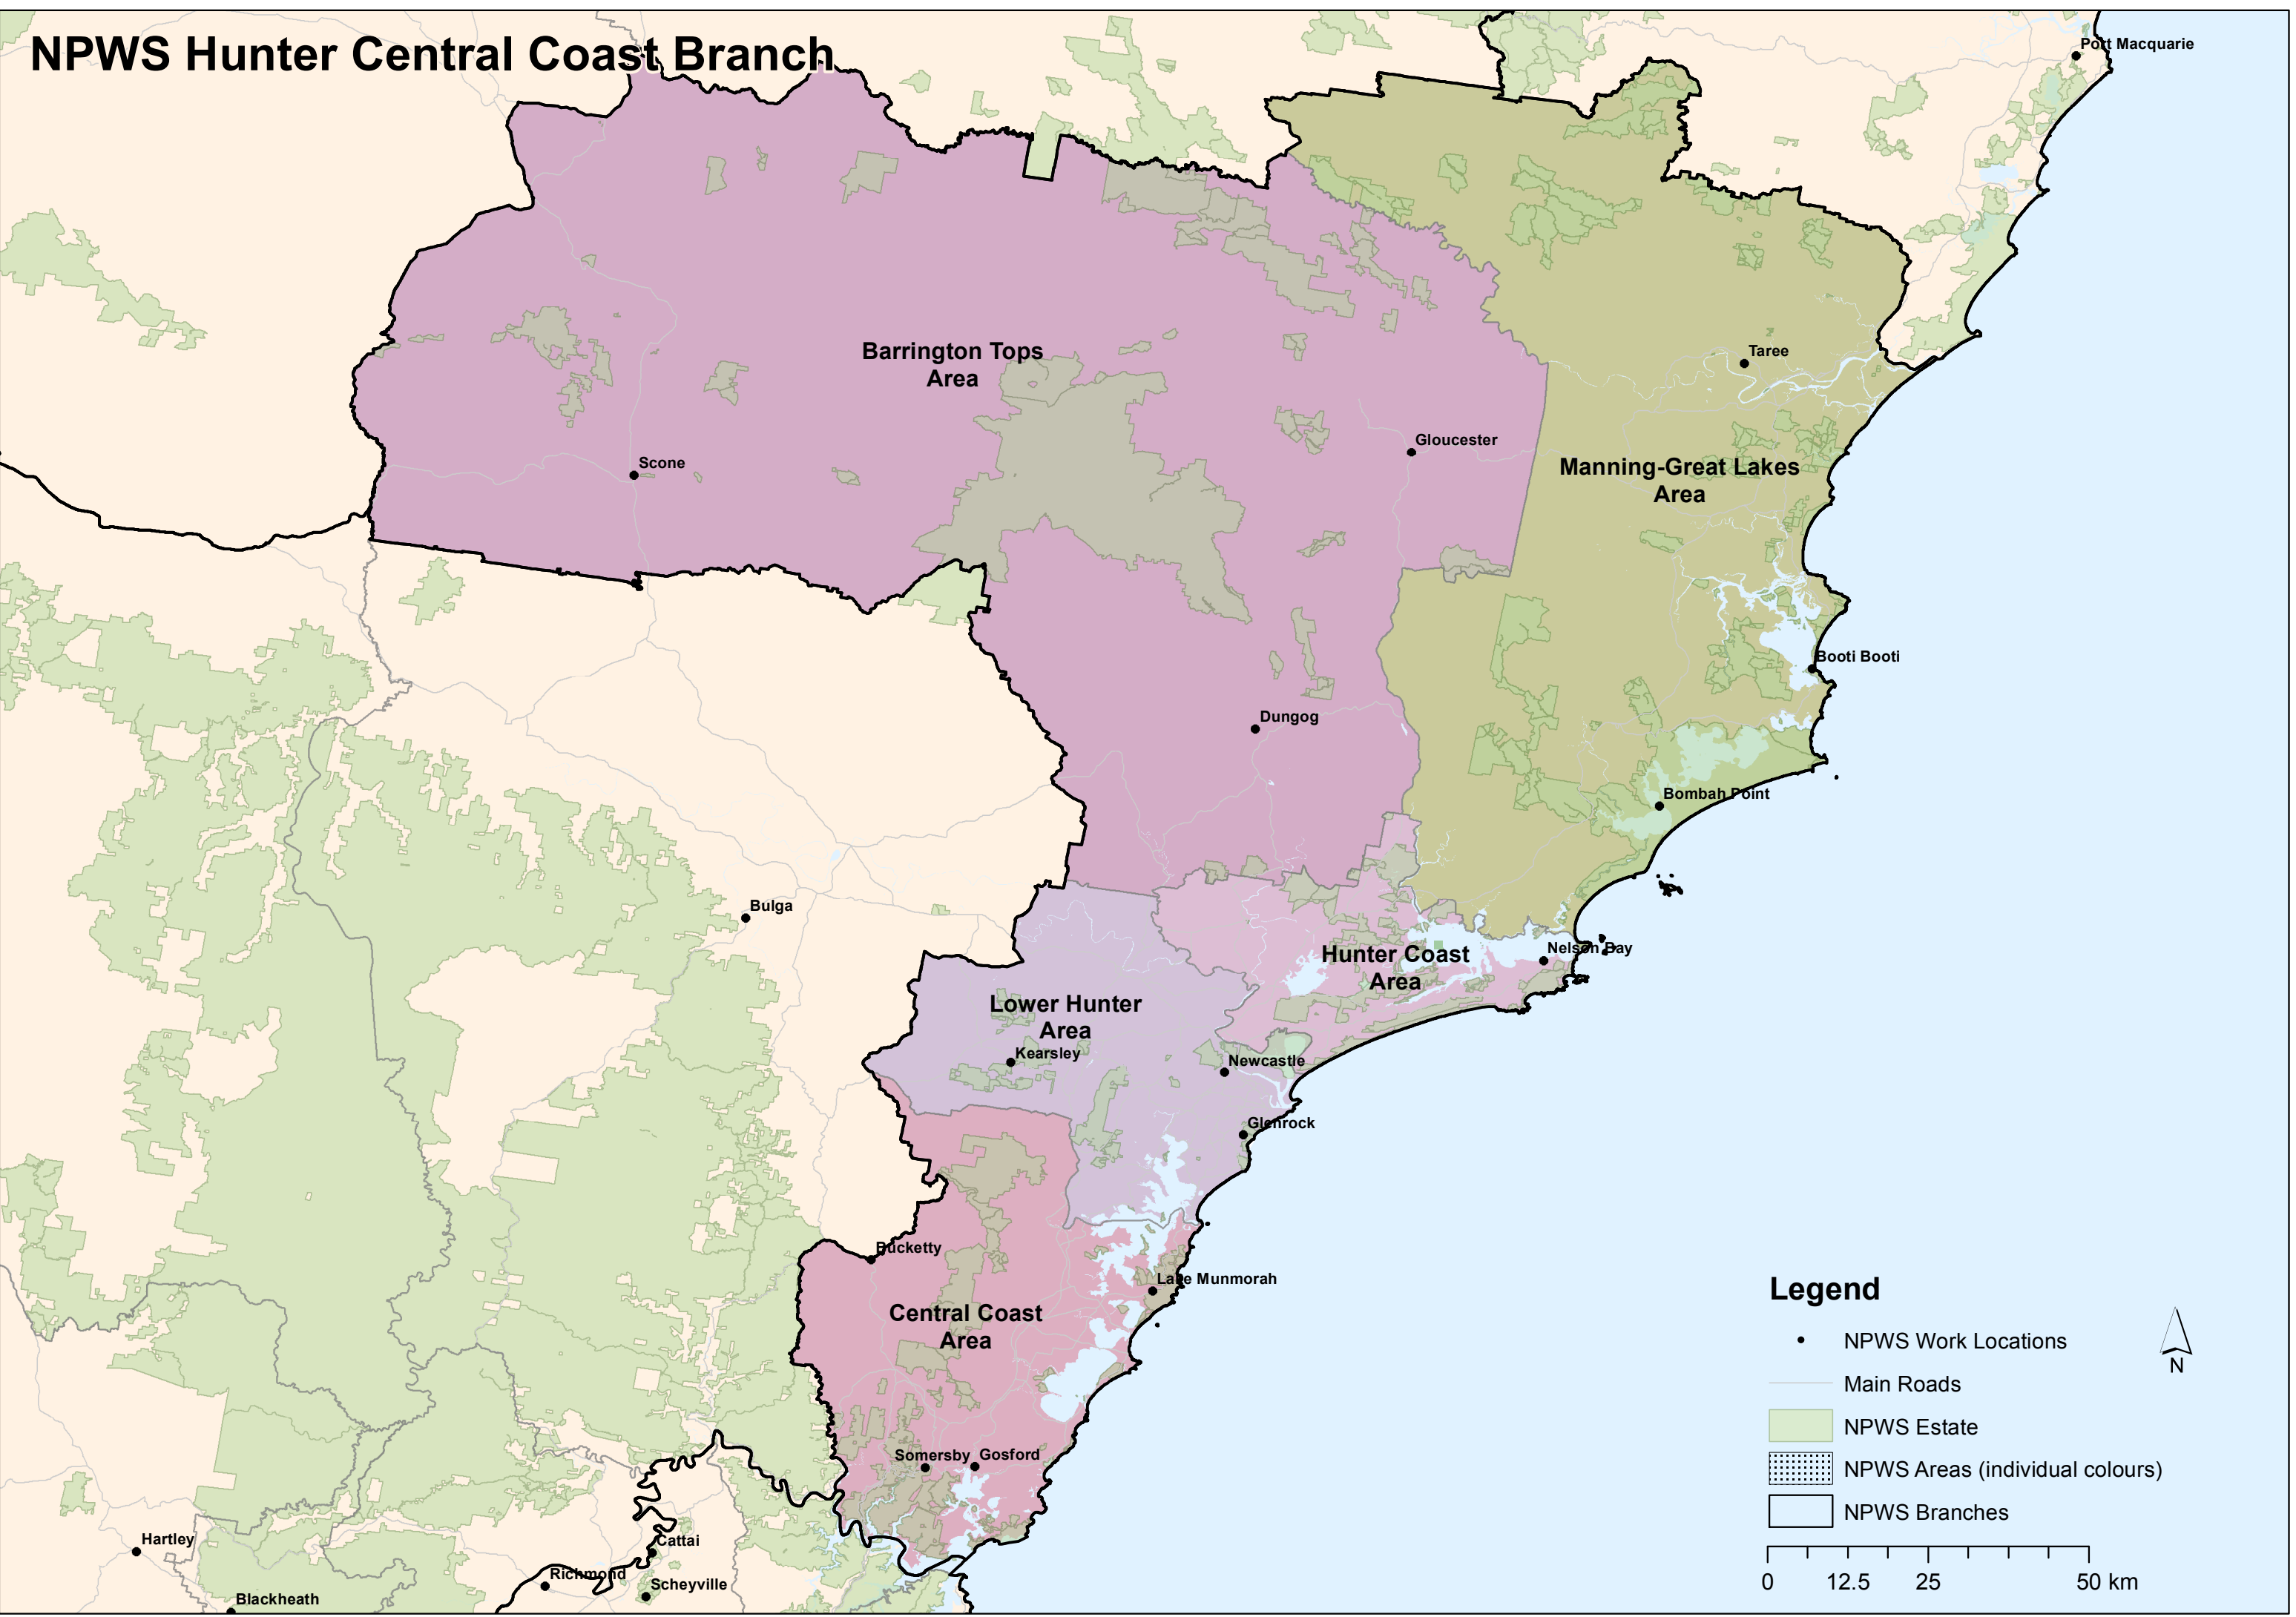

NPWS Hunter Central Coast Branch

Legend

- NPWS Work Locations
- Main Roads
- NPWS Estate
- ▨ NPWS Areas (individual colours)
- NPWS Branches

0 12.5 25 50 km