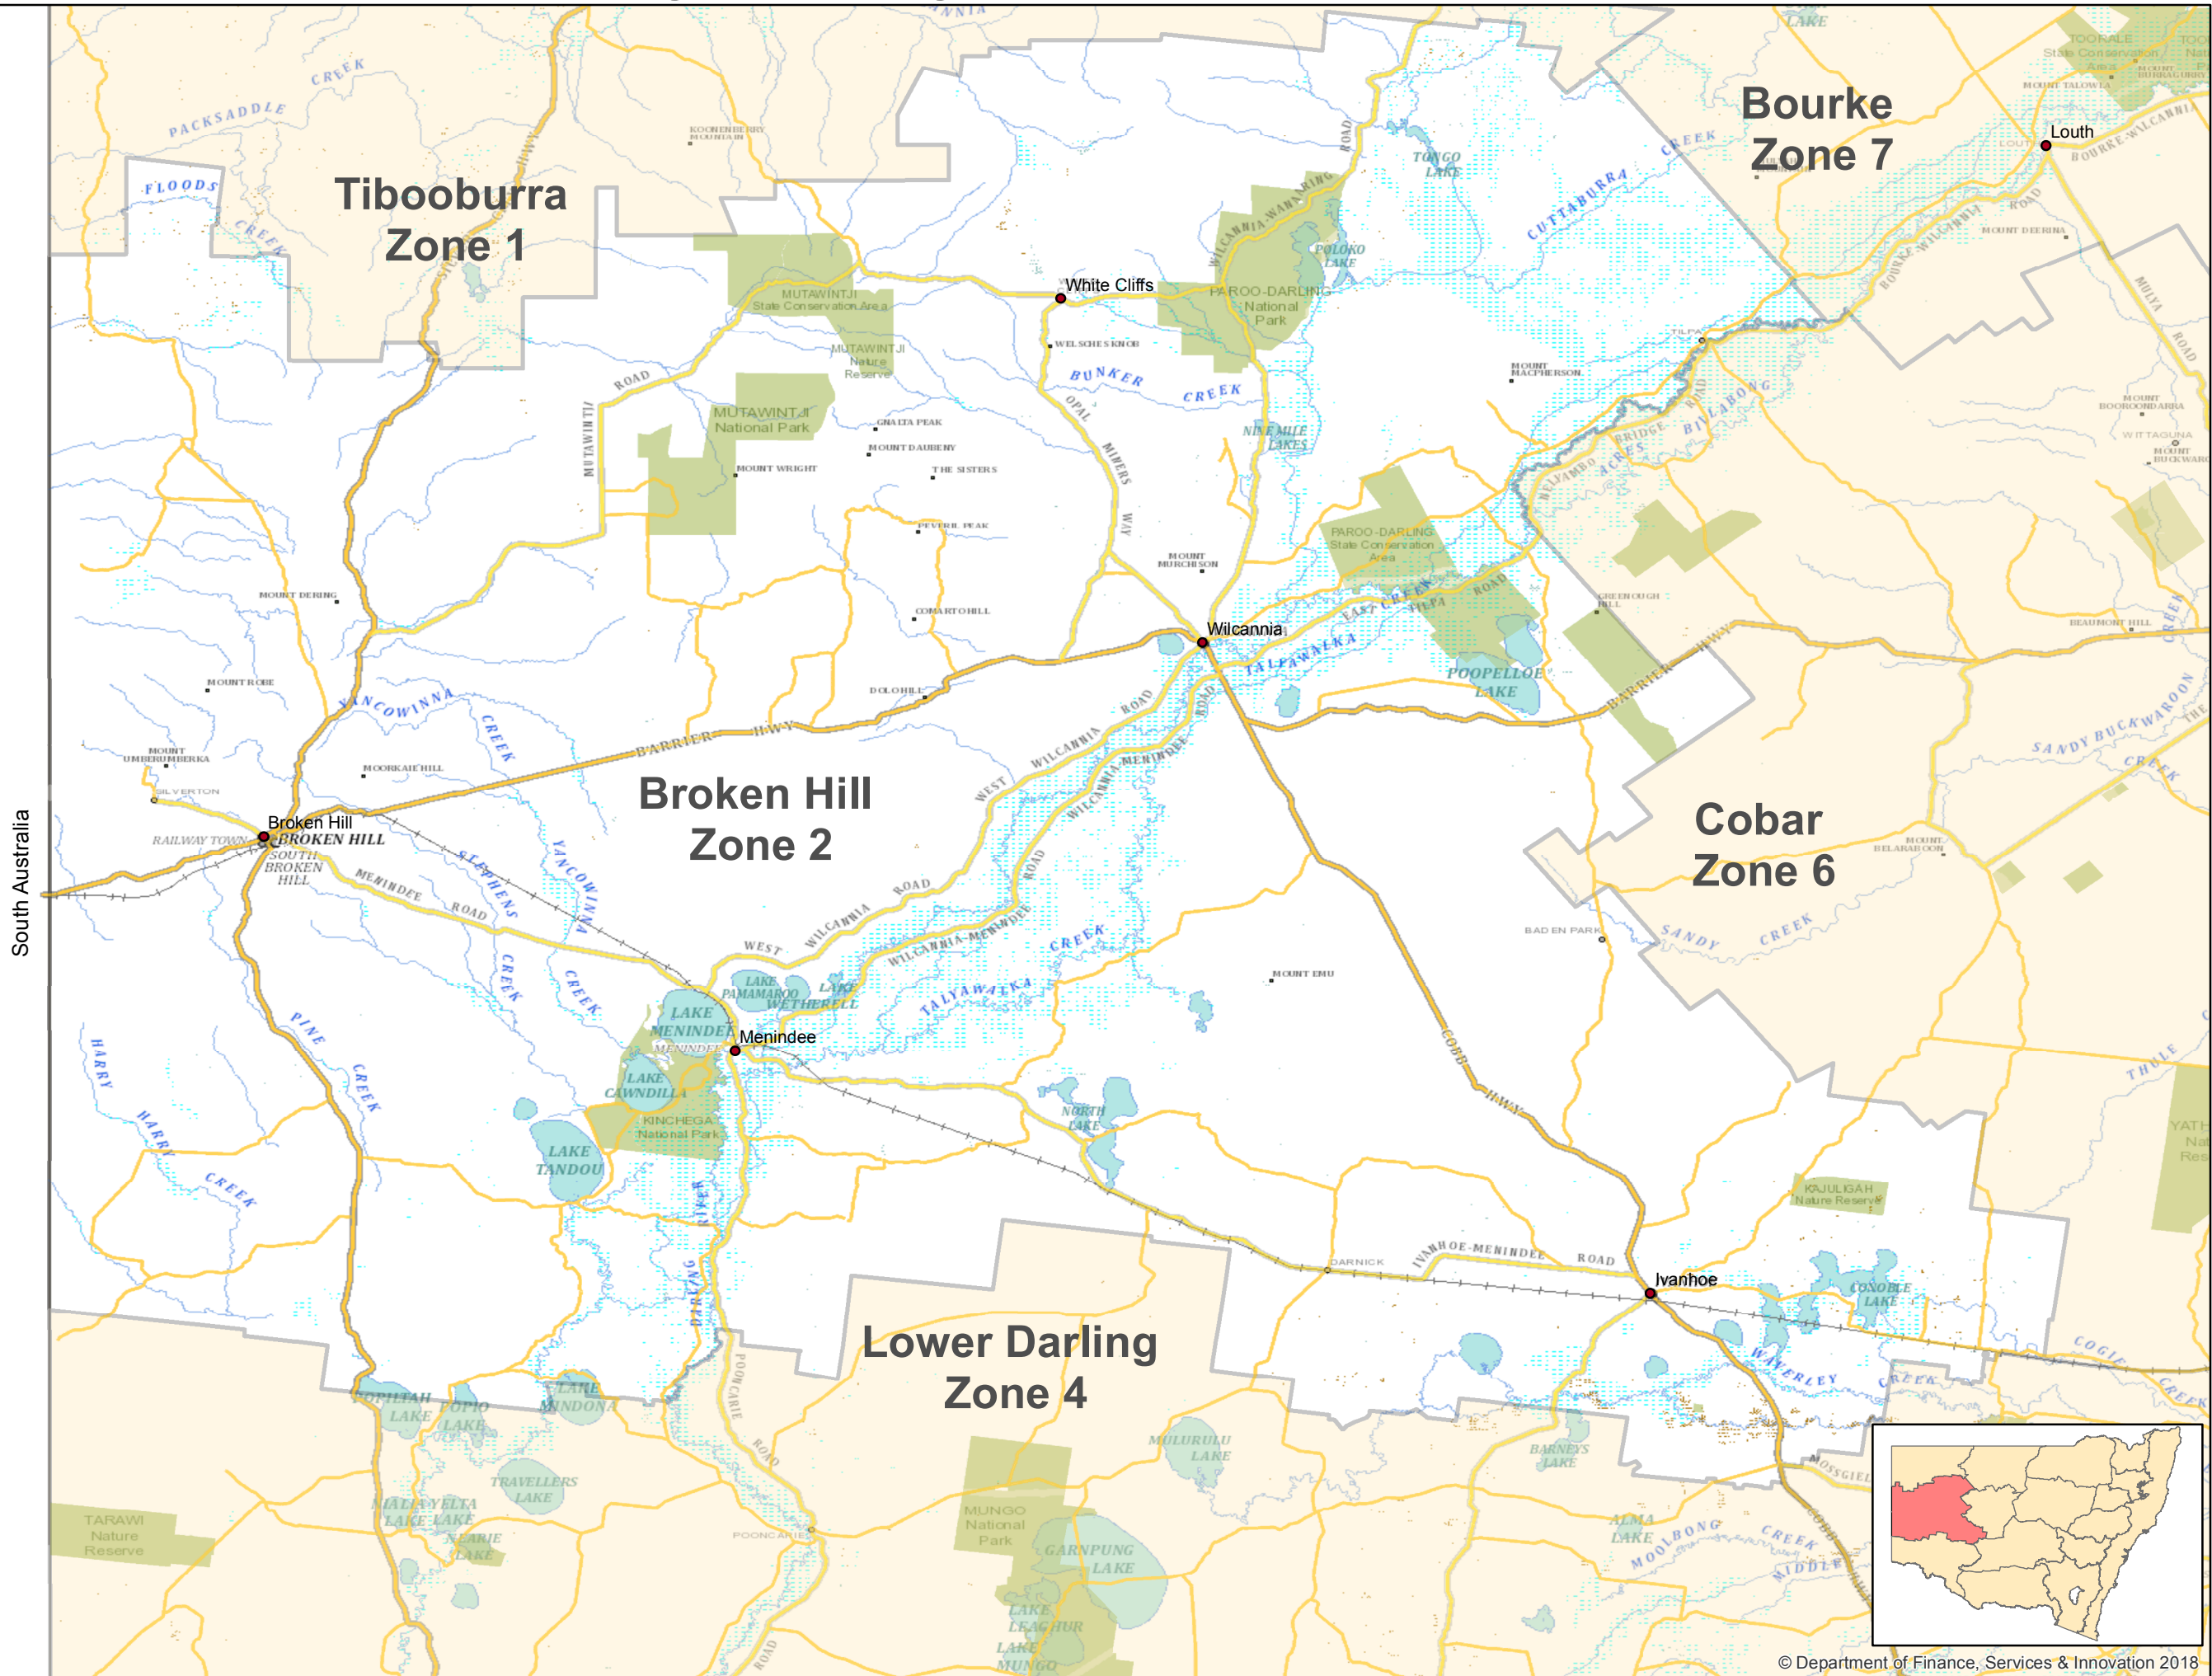

NSW Kangaroo Management Zones 2020 - Zone 2 Broken Hill

South Australia