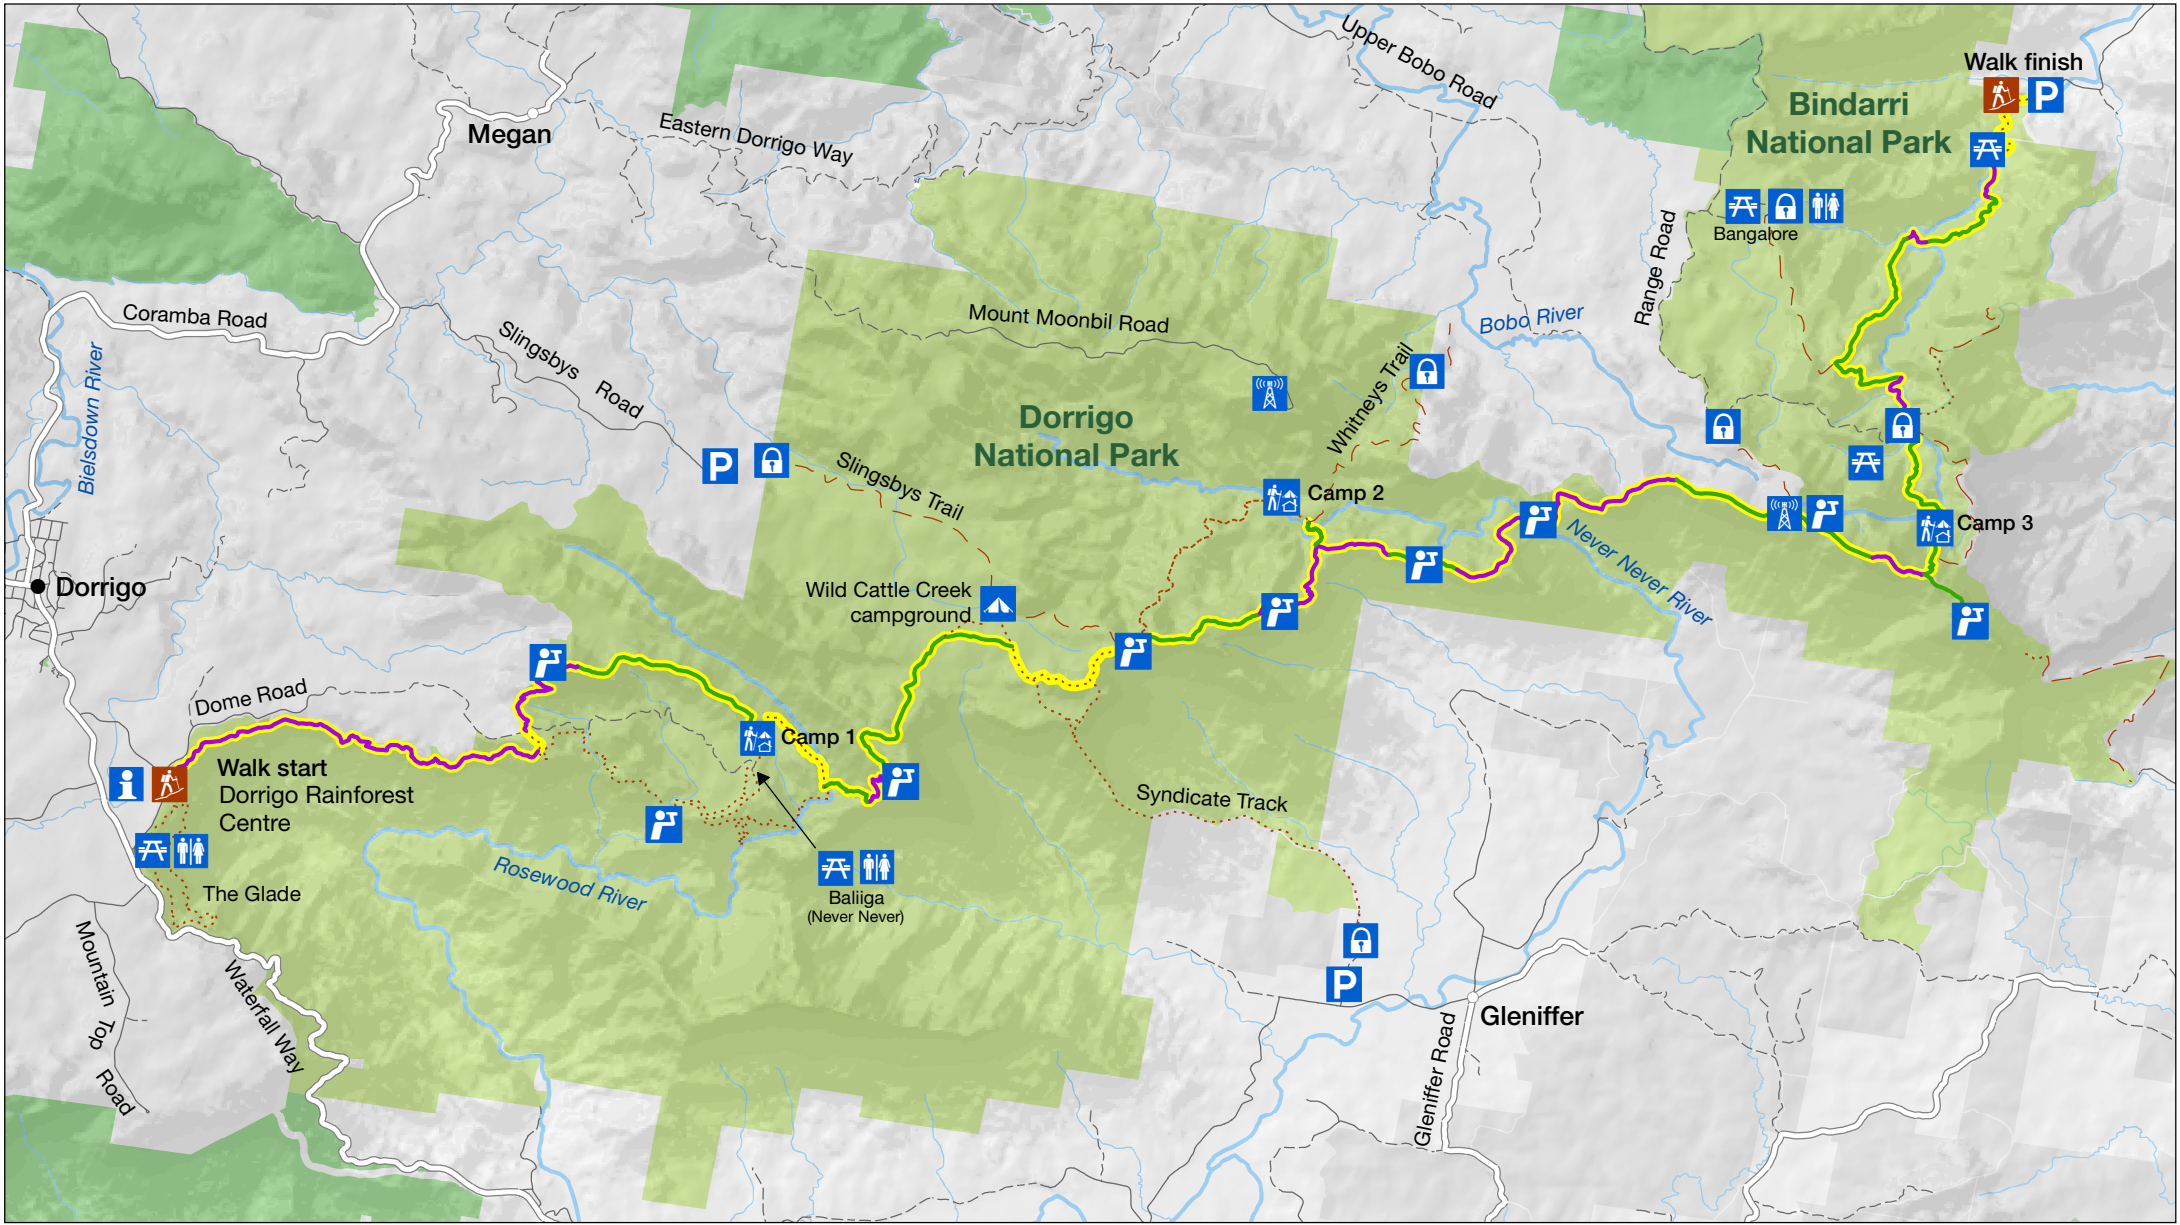

# Dorrigo Escarpment Great Walk - proposed route

- |  |                      |  |                                      |  |                               |
|--|----------------------|--|--------------------------------------|--|-------------------------------|
|  | Campground           |  | Distributor road                     |  | Dorrigo Escarpment Great Walk |
|  | Hiker camp           |  | Sealed road                          |  | Walking track new             |
|  | Gate – may be locked |  | Unsealed road                        |  | Walking track historical      |
|  | Information          |  | Management trail (no motor vehicles) |  | Feature park                  |
|  | Lookout              |  | Walking track existing               |  | Other NPWS reserve            |
|  | Picnic area          |  | State Forest                         |  |                               |
|  | Toilet               |  |                                      |  |                               |
|  | Tower                |  |                                      |  |                               |
|  | Parking              |  |                                      |  |                               |
|  | Walking track        |  |                                      |  |                               |

**MAP INFORMATION** This map does not provide detailed information on topography, alerts or opening times and may not be suitable for some activities. Map published: 13/09/2023