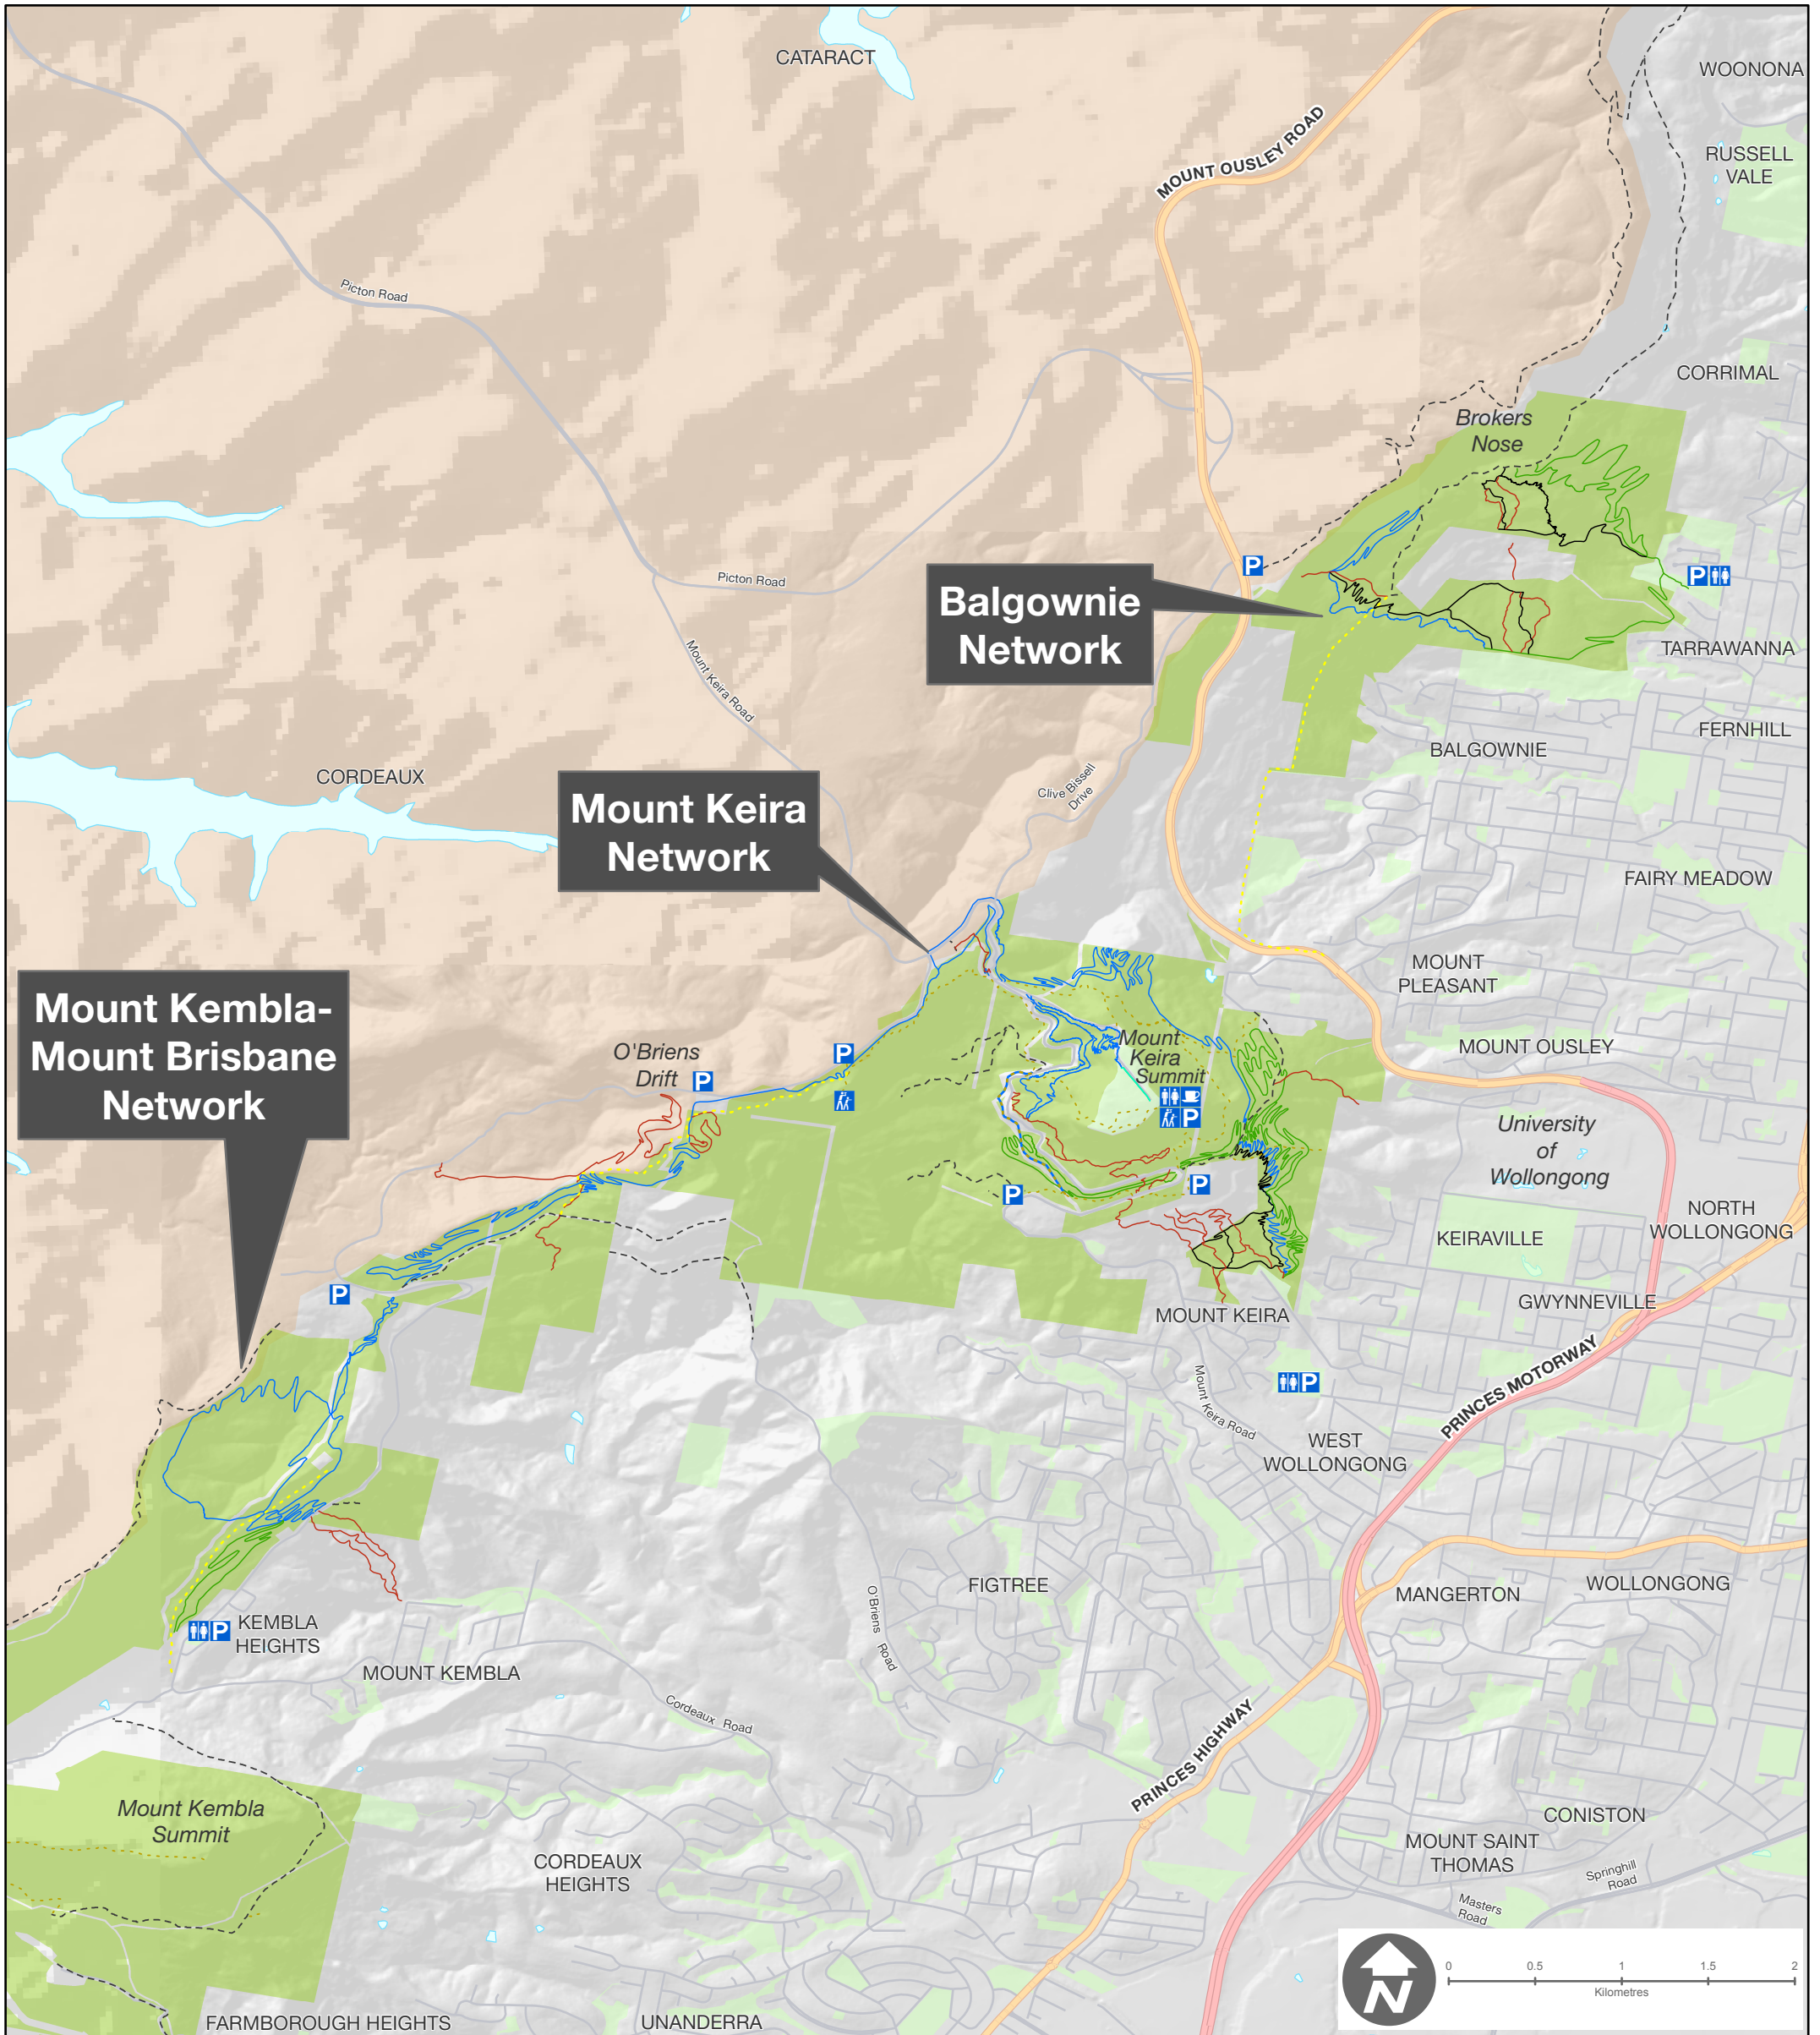

Draft Illawarra Escarpment Mountain Bike Strategy

- Illawarra Escarpment State Conservation Area
- Wollongong City Council Tenure
- Sydney Drinking Water Catchment
- Waterbody
- Major Road
- Primary Road
- Local Road
- Management Road

- Proposed for Mountain Biking
- beginner (GREEN)
 - intermediate (BLUE)
 - advanced (BLACK)
 - close and rehabilitate

- Link
- Walking Track
- existing
 - existing track for shared use
 - proposed

- Amenities
- Food & Beverage
- Parking
- Lookout