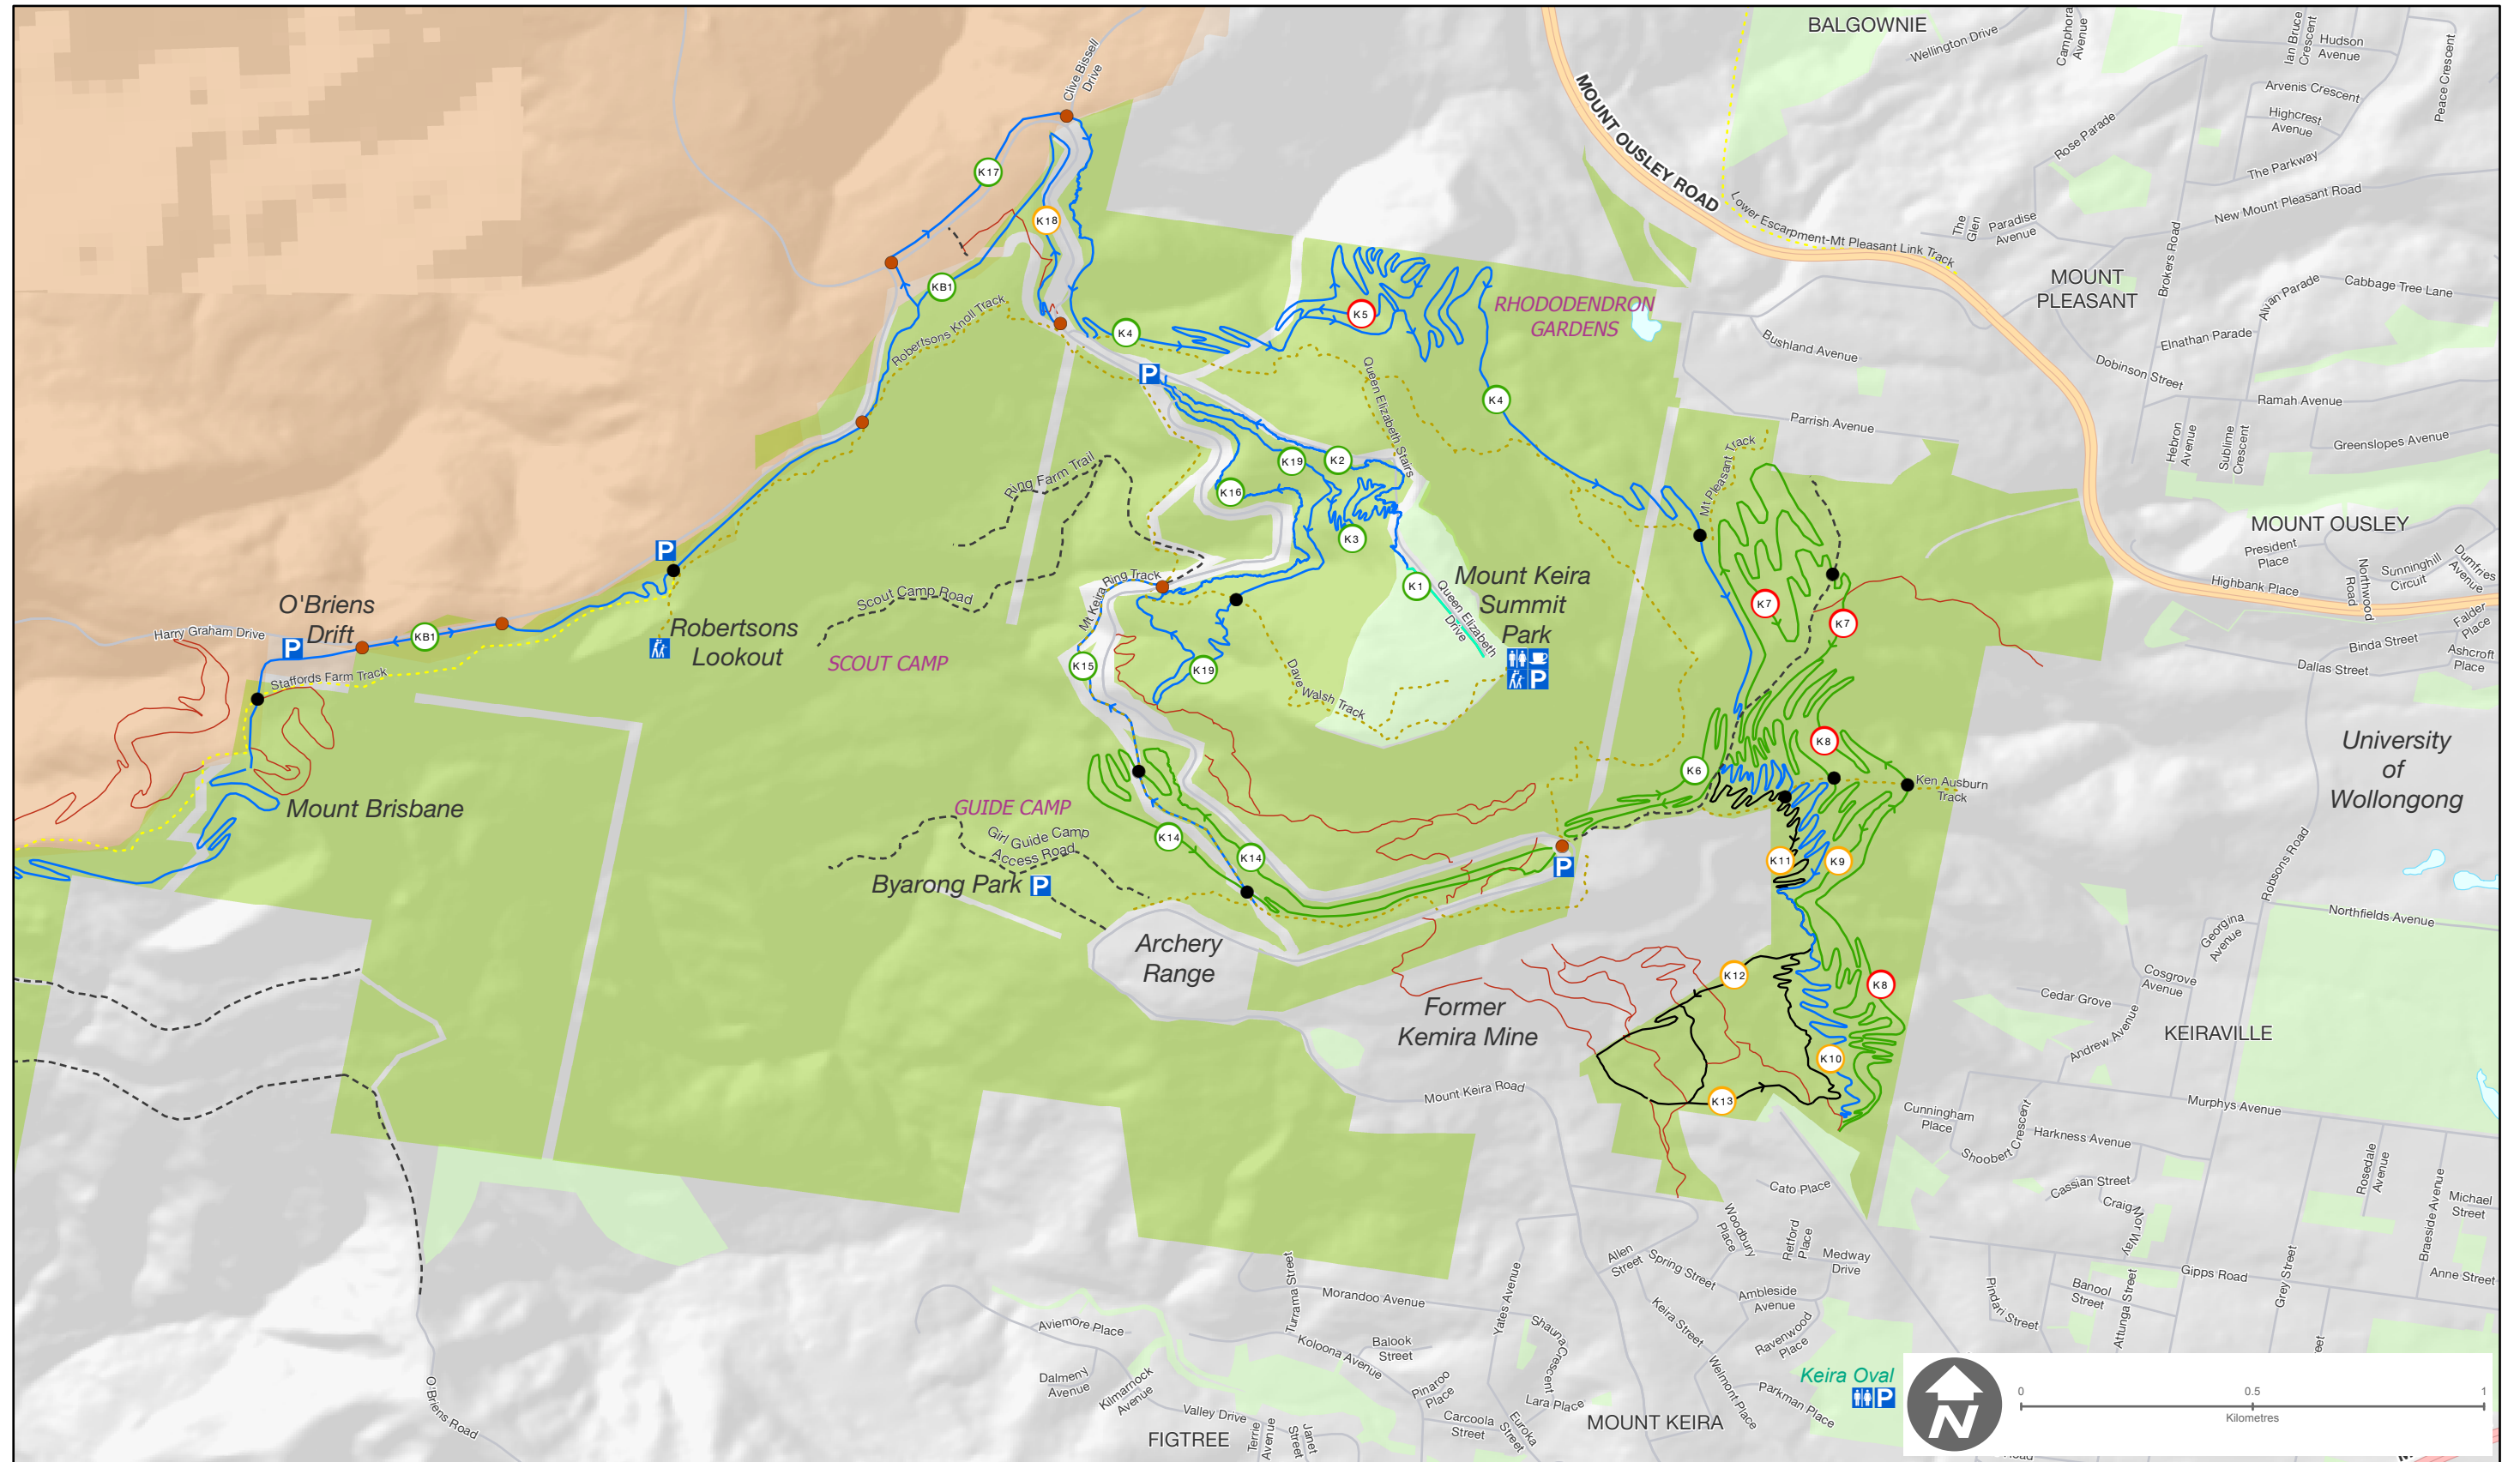

Draft Illawarra Escarpment Mountain Bike Strategy

- Illawarra Escarpment State Conservation Area
- Wollongong City Council Tenure
- Sydney Drinking Water Catchment
- Waterbody
- Primary Road
- Local Road
- Management Road

- Proposed for Mountain Biking**
- beginner (GREEN)
 - intermediate (BLUE)
 - advanced (BLACK)
 - close and rehabilitate
- Crossings**
- road
 - walking track
- Trail Markers**
- K1 Stage 1 with trail number
 - K9 Stage 2 with trail number
 - K5 Stage 3 with trail number

- Track Types**
- Link
 - Walking Track
 - existing
 - existing track for shared use
 - proposed
- Amenities**
- Amenities
 - Food & Beverage
 - Parking
 - Lookout