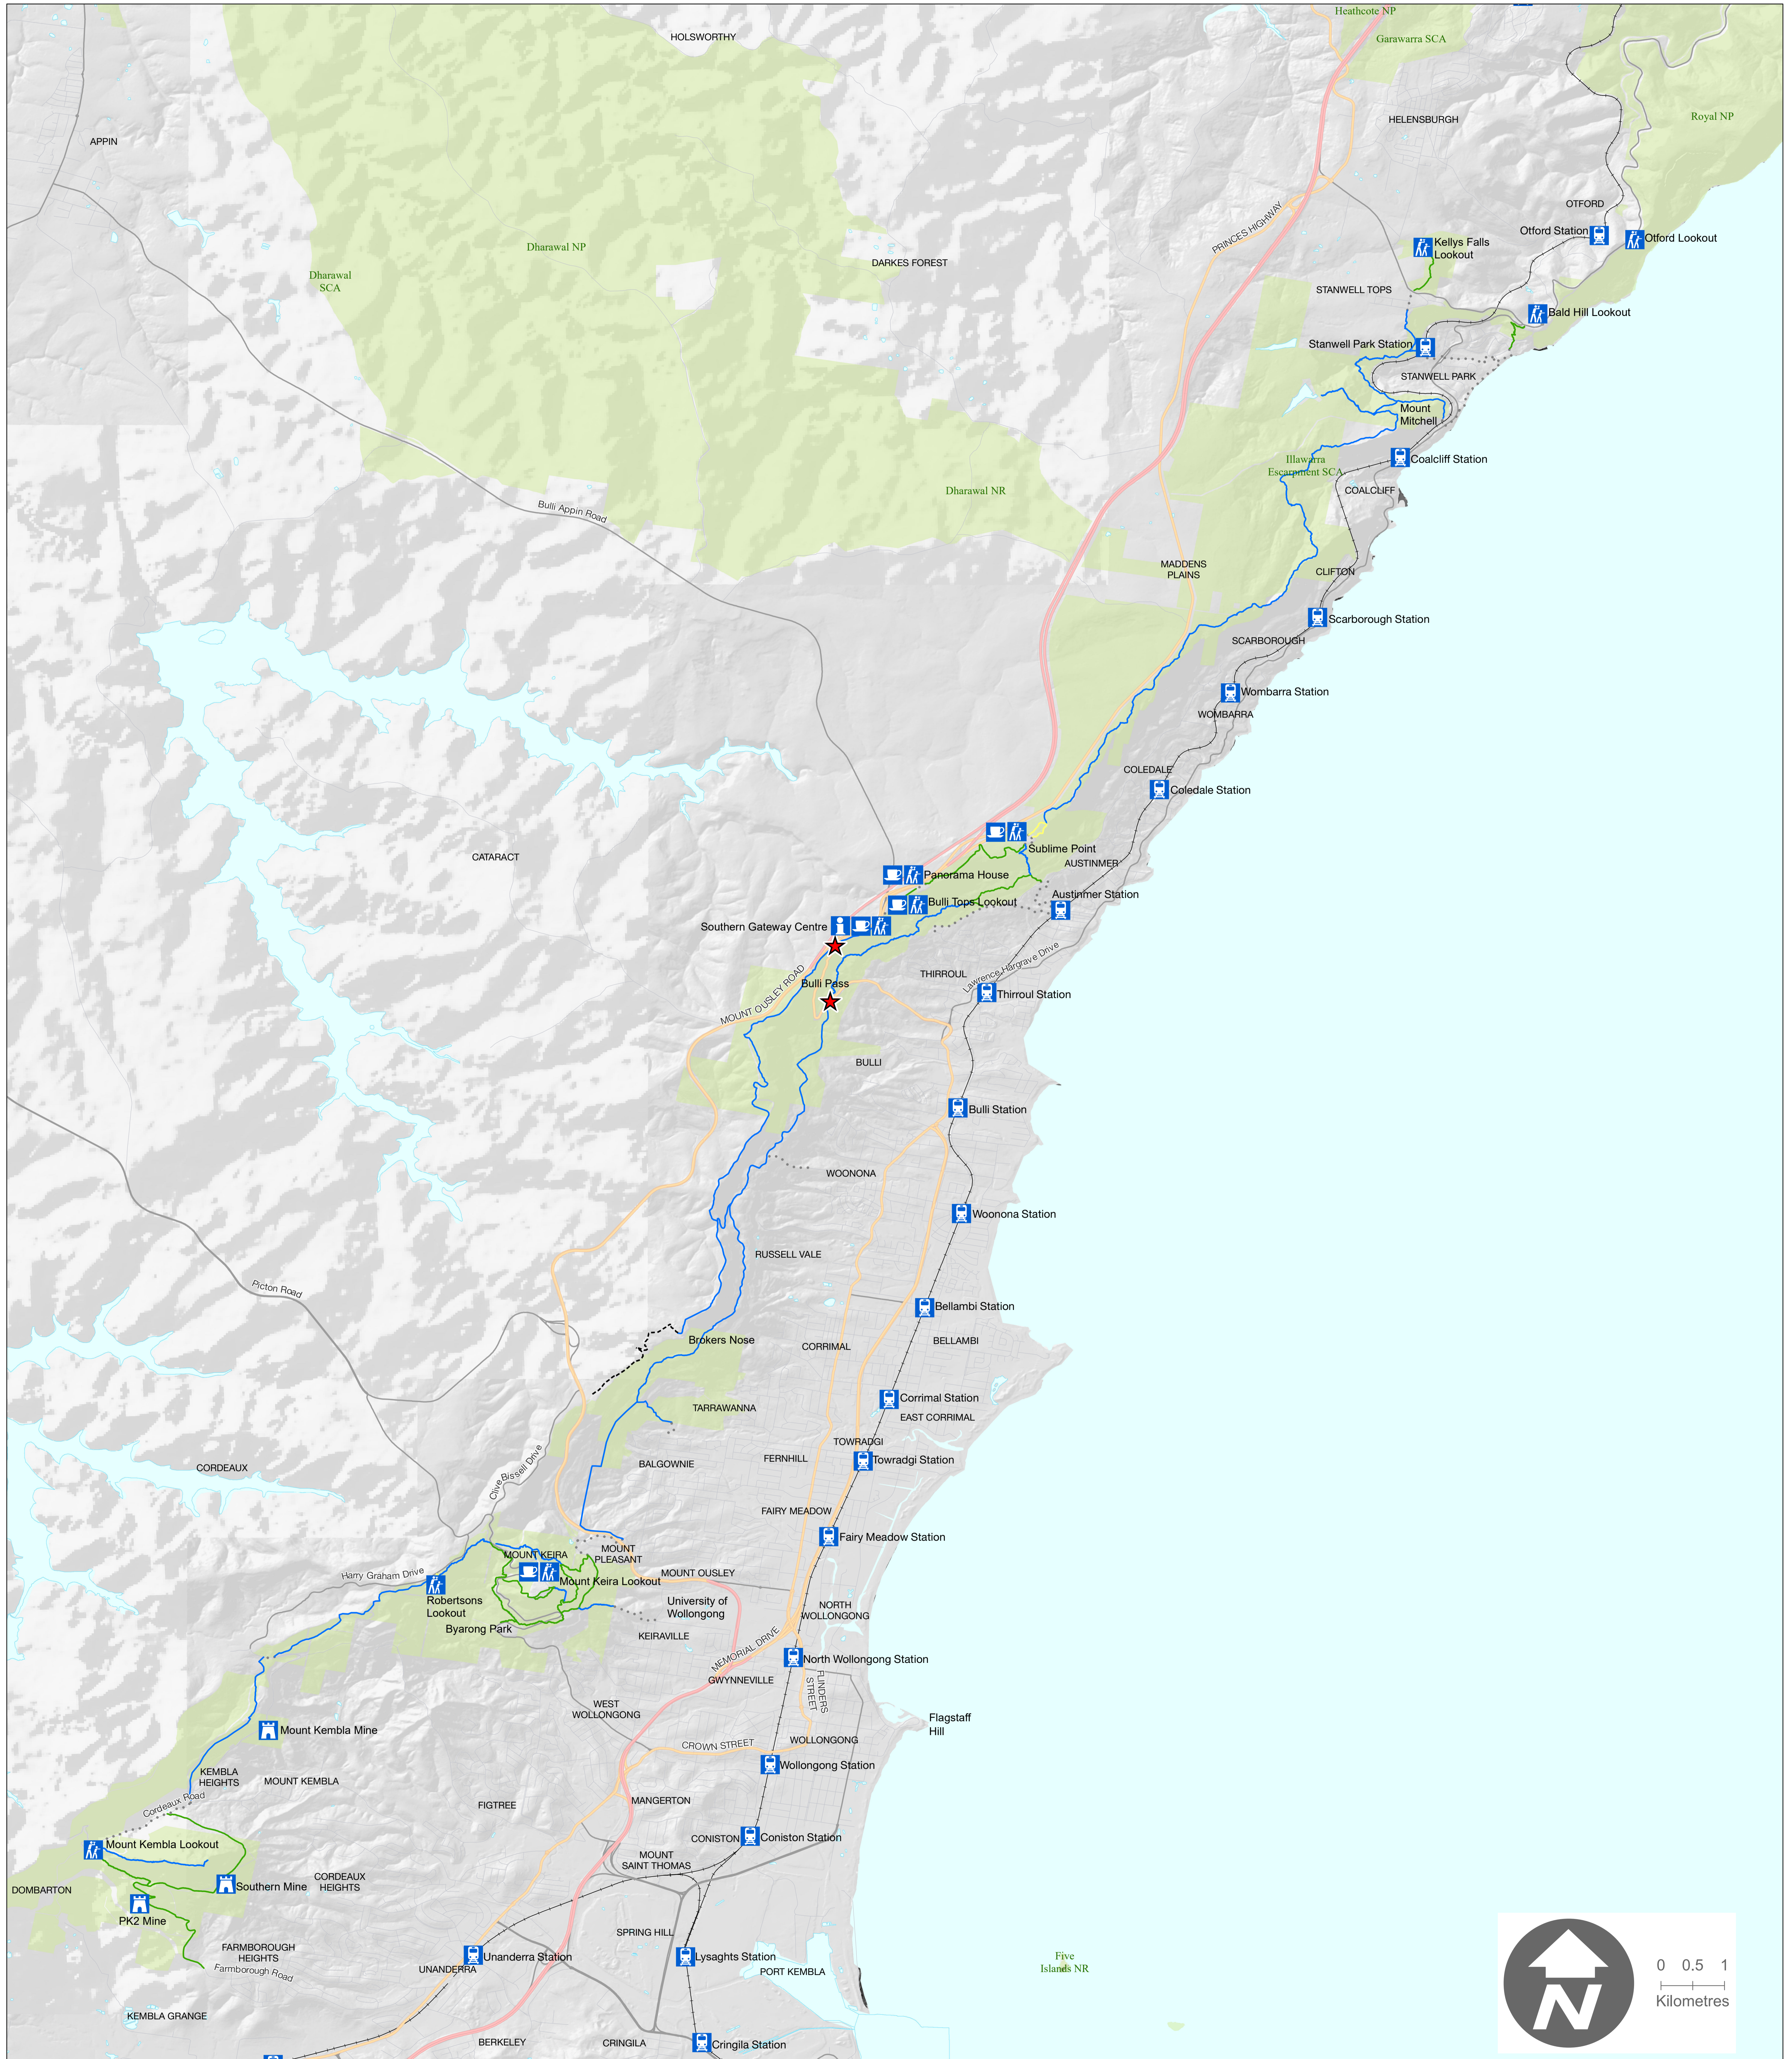

Illawarra escarpment walking tracks

Map 1: Overview walking track network

- | | | |
|--------------------|---|-------------------|
| Lookout | Illawarra Walking Track (by class) | Major Road |
| Refreshment | 1/2 | Primary Road |
| Information Centre | 3 | Local Road |
| Train Station | 4 | NPWS Managed Land |
| Historic Site | Fire Road | Waterbody |
| | Pedestrian Link | |
| | Pedestrian Bridge | |