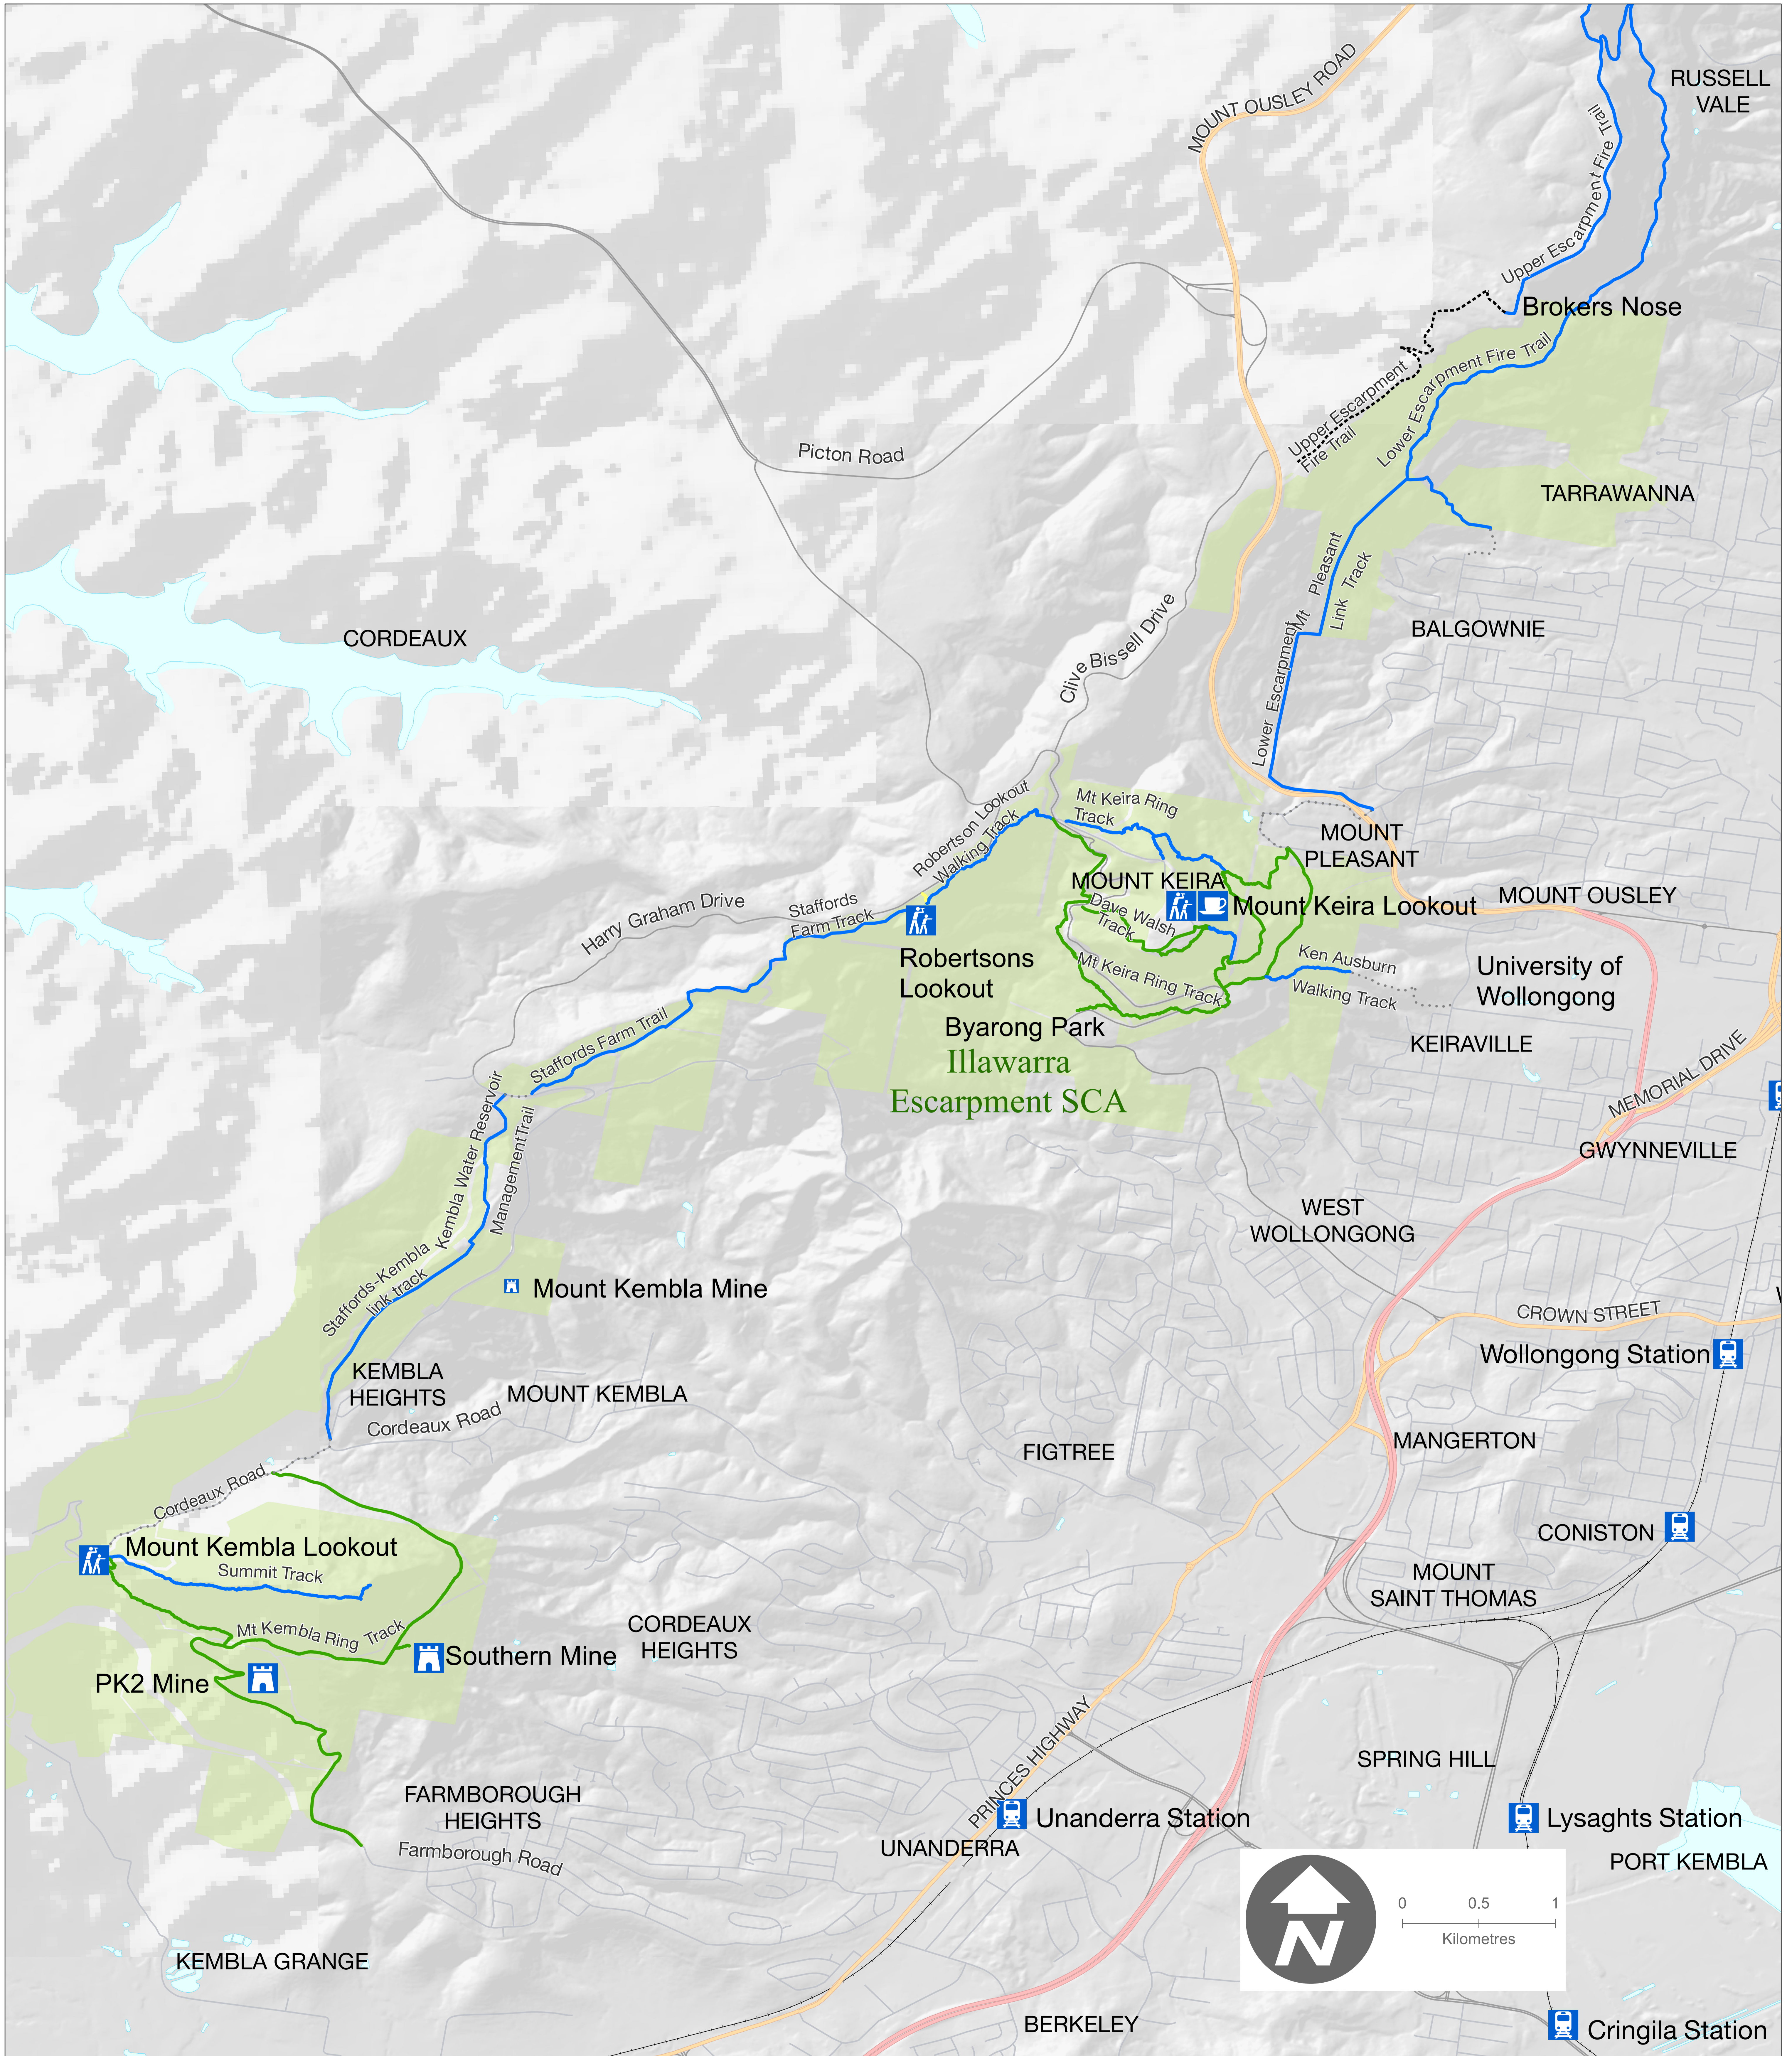

Illawarra escarpment walking tracks

Map 4: Bulli Pass to Mt Kembla

-  Lookout
-  Refreshment
-  Information Centre
-  Train Station
-  Historic Site

- Illawarra Walking Track (by class)
-  1/2
 -  3
 -  4
 -  Fire Road
 -  Pedestrian Link

-  Major Road
-  Primary Road
-  Local Road
-  NPWS Managed Land
-  Waterbody