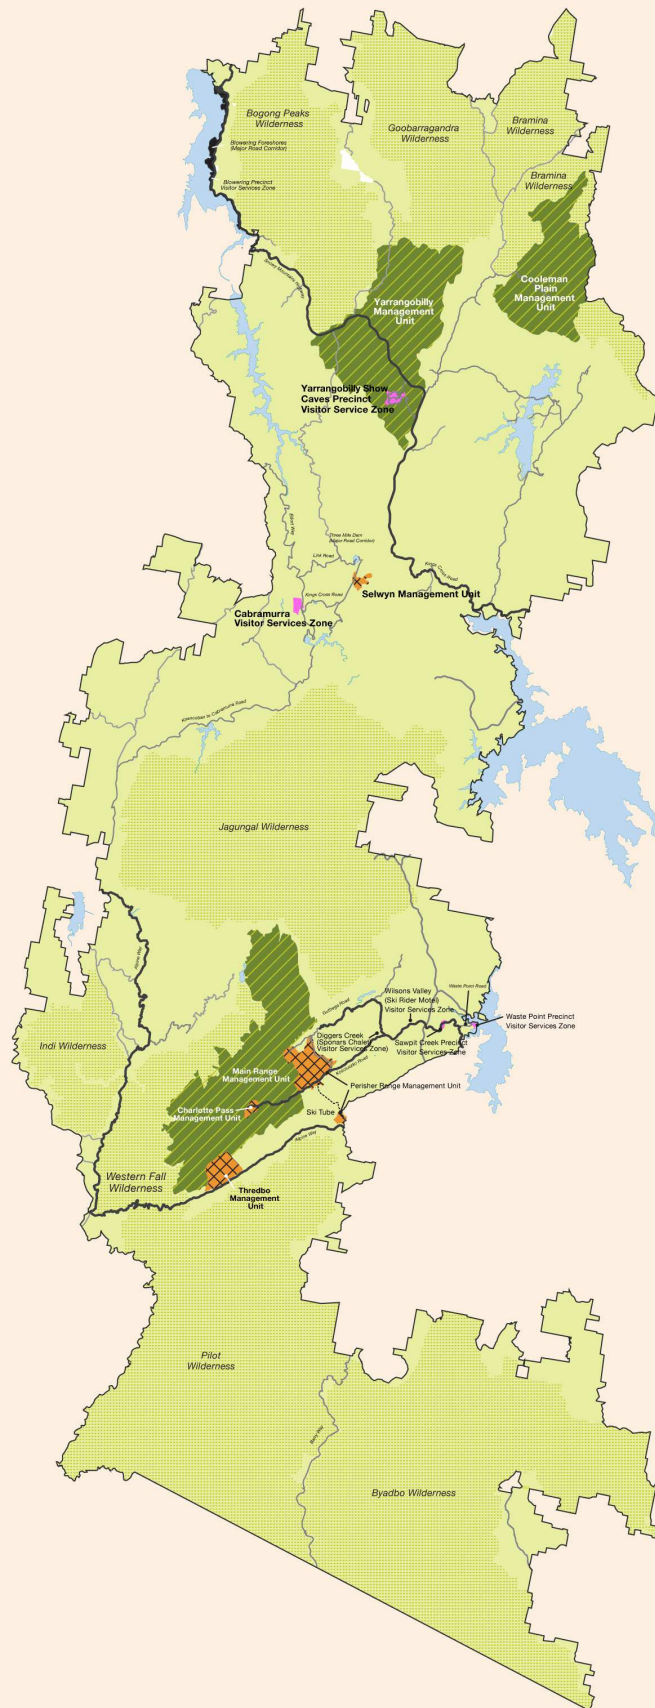

# Kosciuszko National Park Zoning Scheme

**ZONES**

- Wilderness Zone
- Back Country Zone
- Minor Road Corridors
- Major Road Corridors
- Visitor Services Zone
- Areas of Exceptional Natural and Cultural Significance (Management Unit)
- Areas of Recreational Significance (Management Area)

**TOPOGRAPHIC FEATURES**

- Reservoir
- Ski Tube