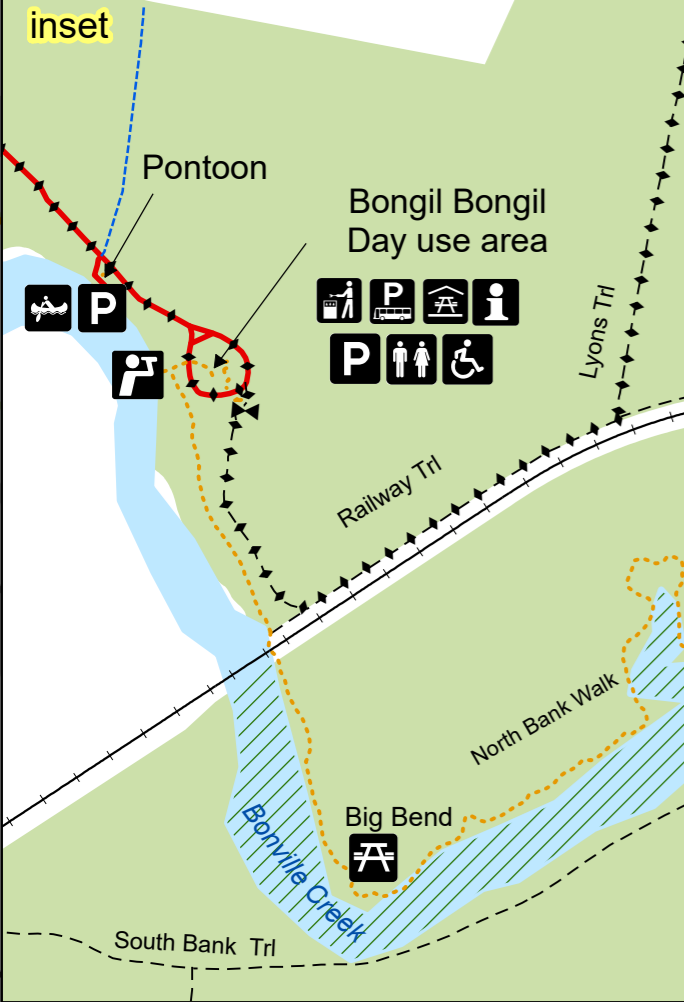

# Bongil Bongil National Park plan of management map

- Accommodation
  - Amenity
  - Picnic shelter
  - Picnic area
  - BBQ/Fireplace
  - Boat ramp
  - Parking
  - Canoeing
  - Viewing platform
  - Highway Interchange
  - Fauna overpass
  - Road Overpass
  - Hill, Mountain
- Access**
- Highway / major road
  - Sealed road - off park
  - Sealed road - on park
  - Unsealed road - off park
  - Unsealed road - on park
  - 4WD road
  - Management trail
  - Private property trail
  - Walking track
  - Multi-use track (walk/cycle)
  - Horse riding route
  - Cycling route
  - Cycling route (proposed)
  - Railway line
  - Powerlines (selected)
  - Watercourse
- Tenure**
- Bongil Bongil National Park
  - National Park waters
  - Other areas of interest
  - State Forest