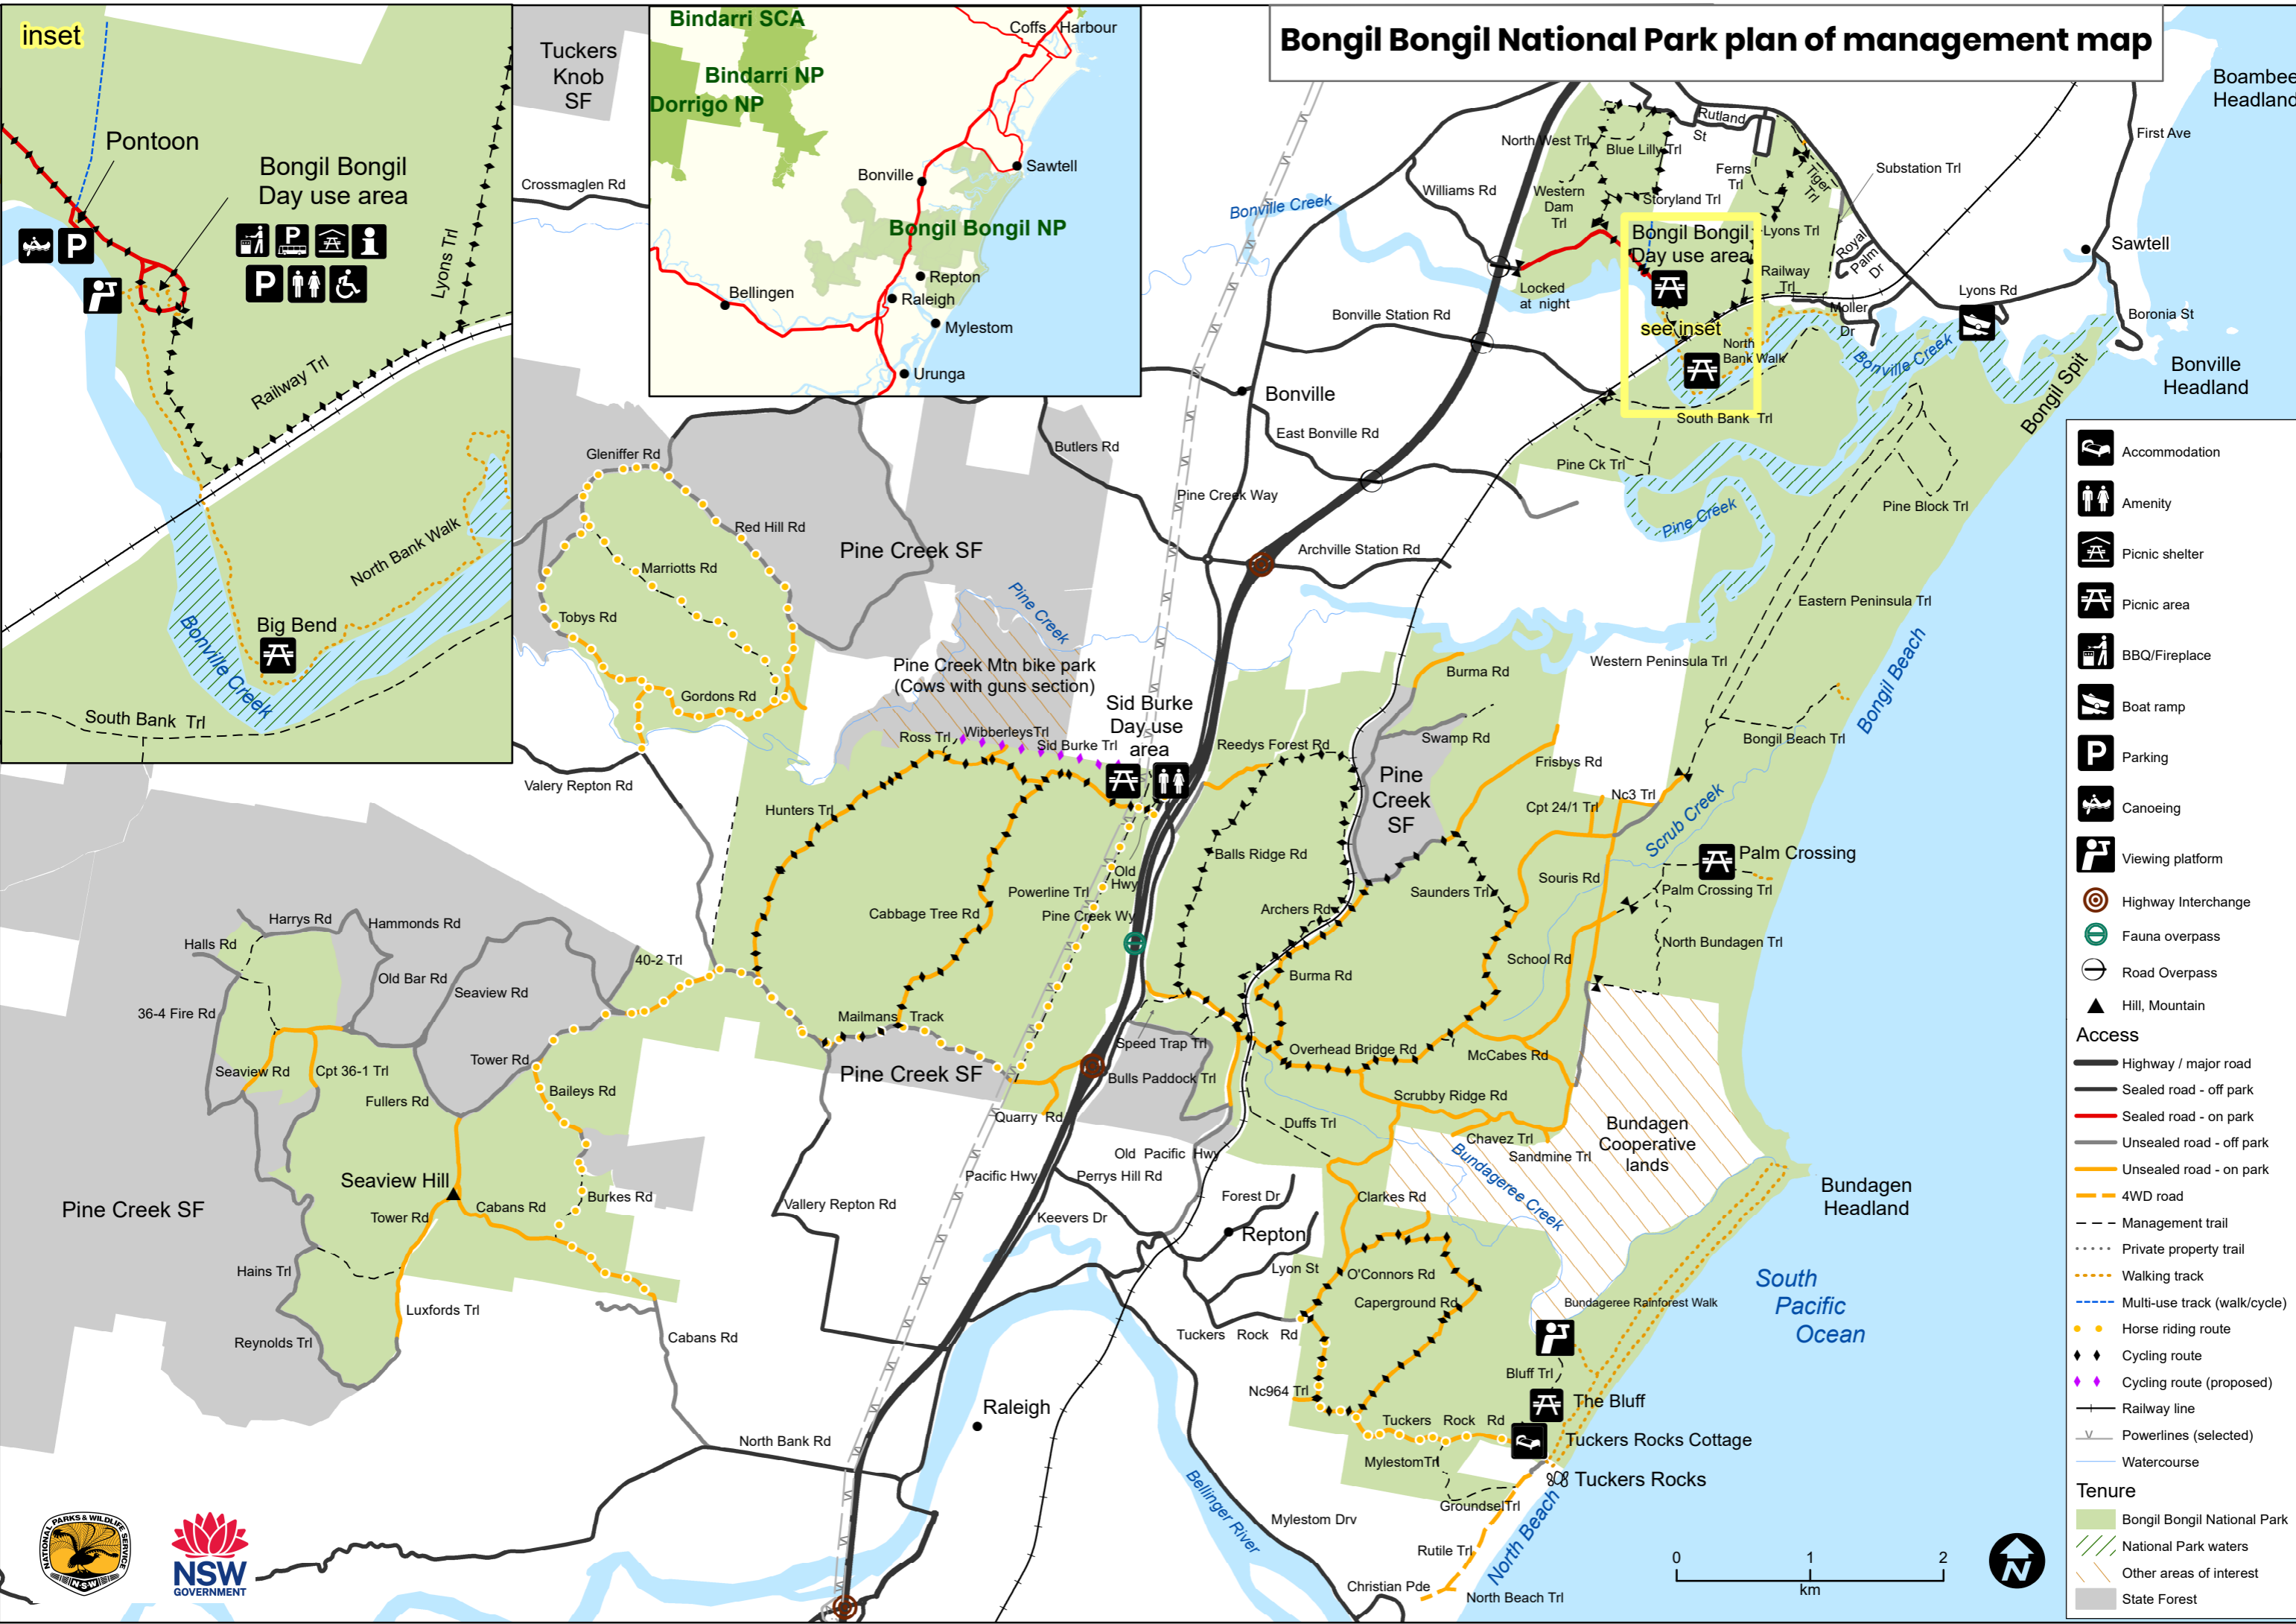

# Bongil Bongil National Park plan of management map

- Accommodation
  - Amenity
  - Picnic shelter
  - Picnic area
  - BBQ/Fireplace
  - Boat ramp
  - Parking
  - Canoeing
  - Viewing platform
  - Highway Interchange
  - Fauna overpass
  - Road Overpass
  - Hill, Mountain
- Access**
- Highway / major road
  - Sealed road - off park
  - Sealed road - on park
  - Unsealed road - off park
  - Unsealed road - on park
  - 4WD road
  - Management trail
  - Private property trail
  - Walking track
  - Multi-use track (walk/cycle)
  - Horse riding route
  - Cycling route
  - Cycling route (proposed)
  - Railway line
  - Powerlines (selected)
  - Watercourse
- Tenure**
- Bongil Bongil National Park
  - National Park waters
  - Other areas of interest
  - State Forest