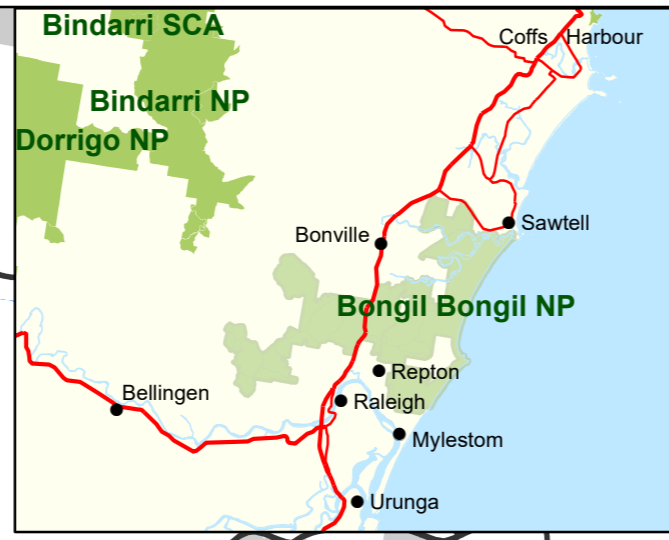

# Bongil Bongil National Park plan of management map

- Accommodation
  - Amenity
  - Picnic shelter
  - Picnic area
  - BBQ/Fireplace
  - Boat ramp
  - Parking
  - Canoeing
  - Viewing platform
  - Highway Interchange
  - Fauna overpass
  - Road Overpass
  - Hill, Mountain
- Access**
- Highway / major road
  - Sealed road - off park
  - Sealed road - on park
  - Unsealed road - off park
  - Unsealed road - on park
  - 4WD road
  - Management trail
  - Private property trail
  - Walking track
  - Multi-use track (walk/cycle)
  - Horse riding route
  - Cycling route
  - Cycling route (proposed)
  - Railway line
  - Powerlines (selected)
  - Watercourse
- Tenure**
- Bongil Bongil National Park
  - National Park waters
  - Other areas of interest
  - State Forest